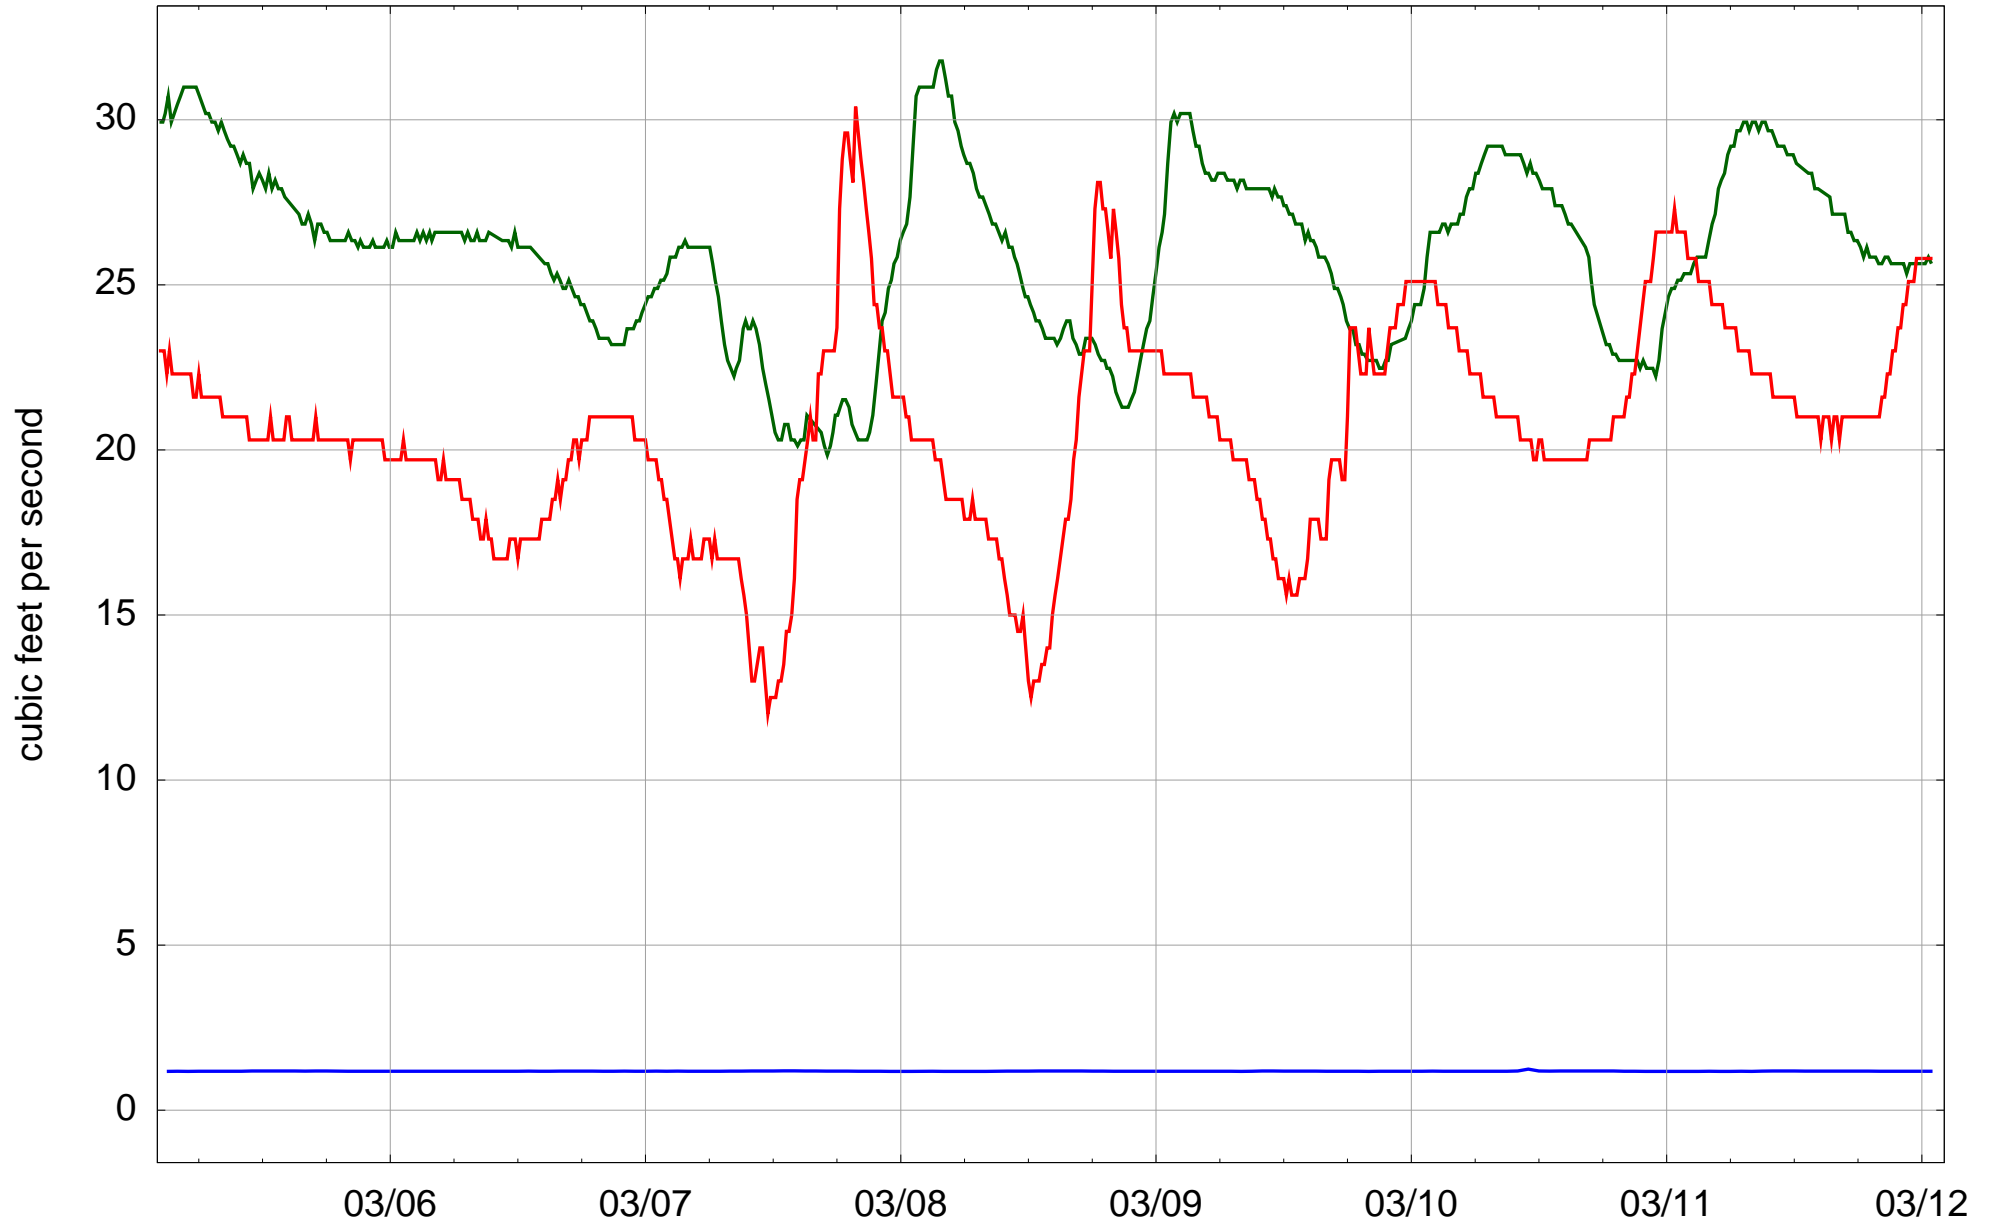

# Beaver River Stations

Beaver River above Minersville Reservoir: Discharge (cfs) — green line  
BEAVER RIVER NEAR BEAVER, UT: Discharge (cfs) — red line  
Minersville Reservoir: Flume Discharge (cfs) — blue line