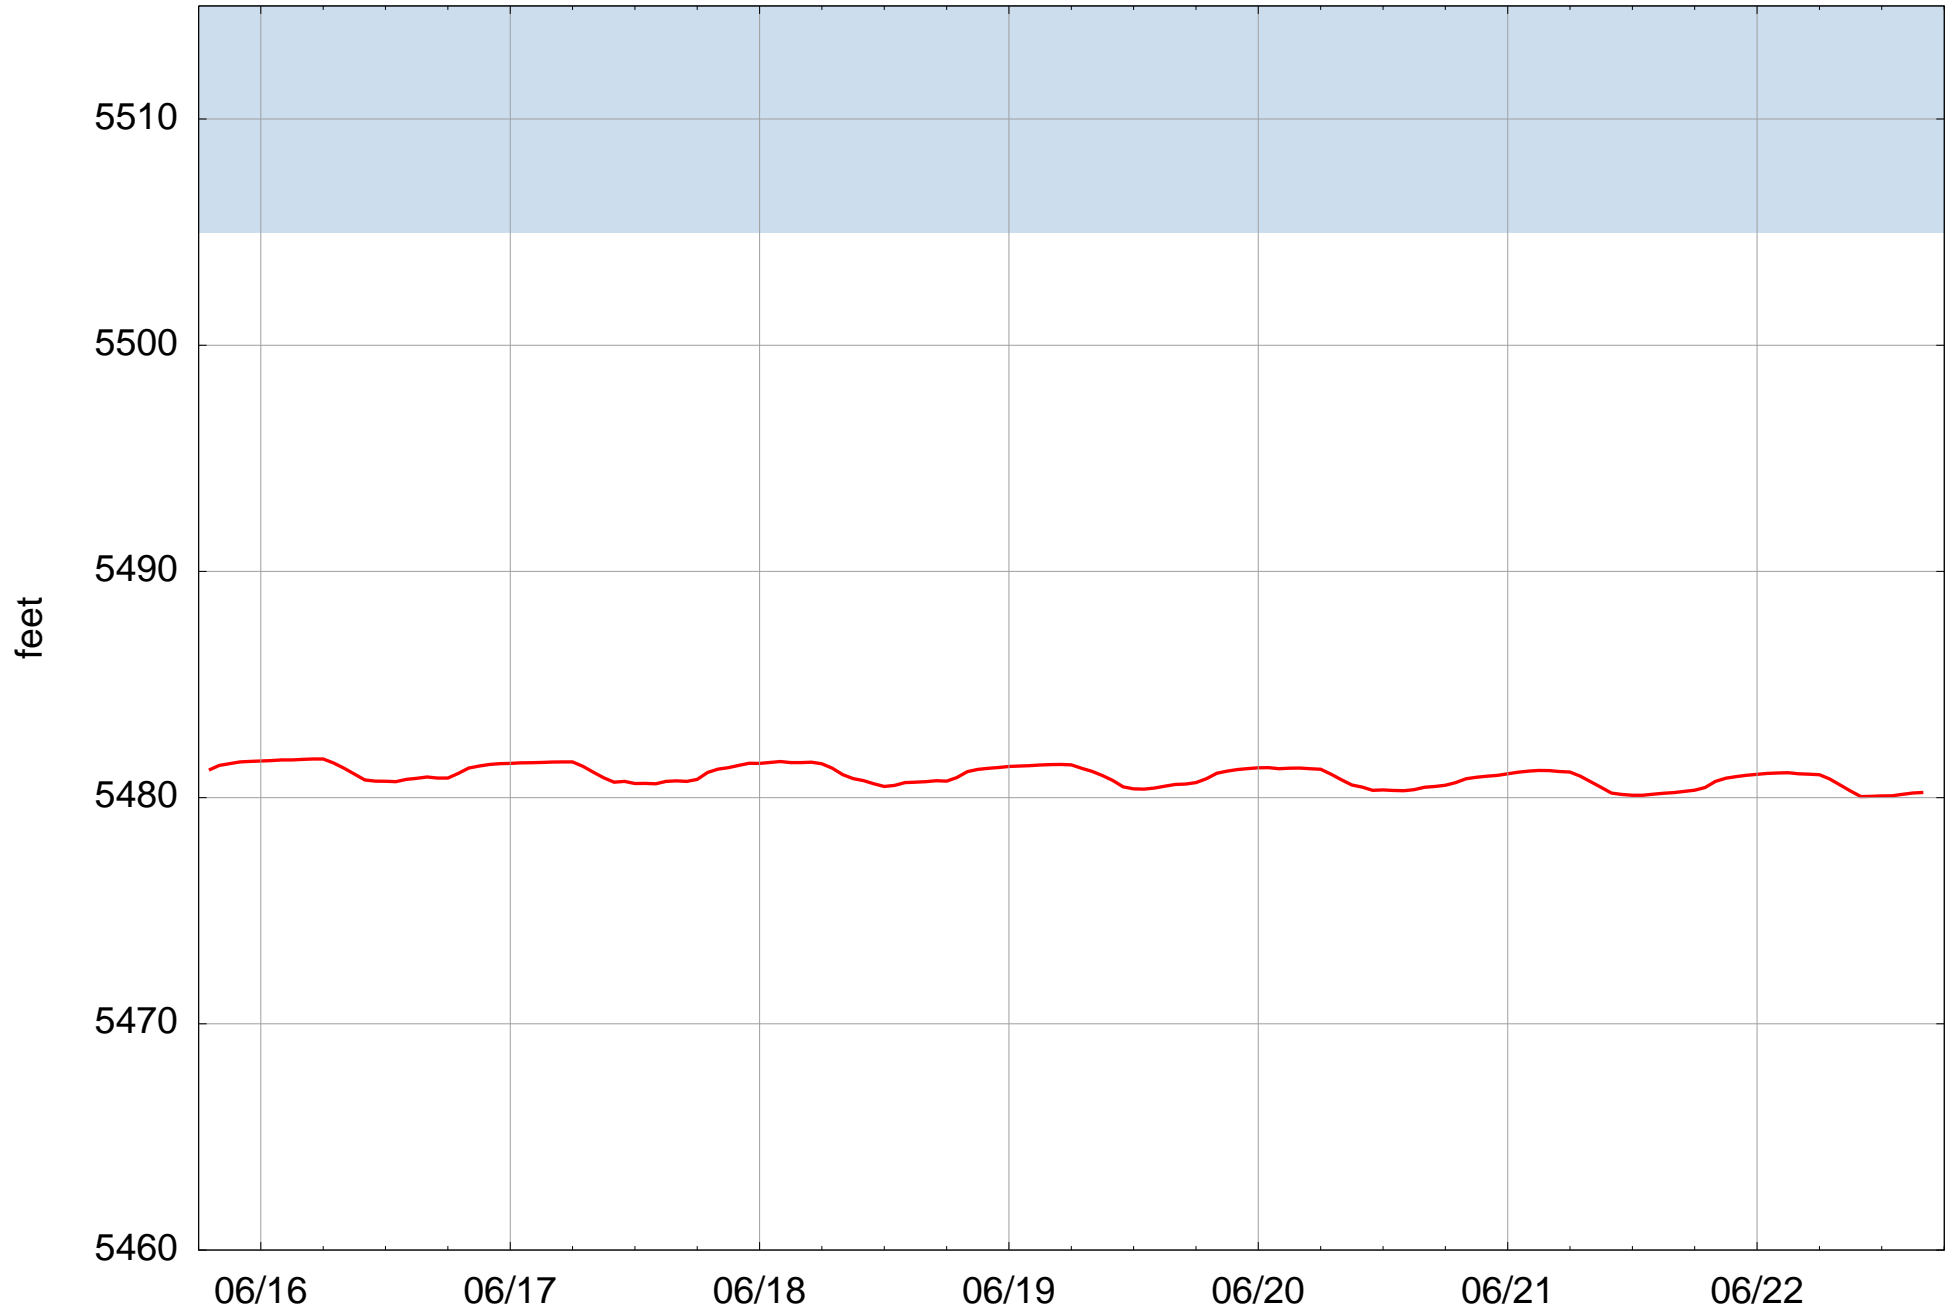

Minersville Reservoir Elevation

Reservoir Elevation (ft) —