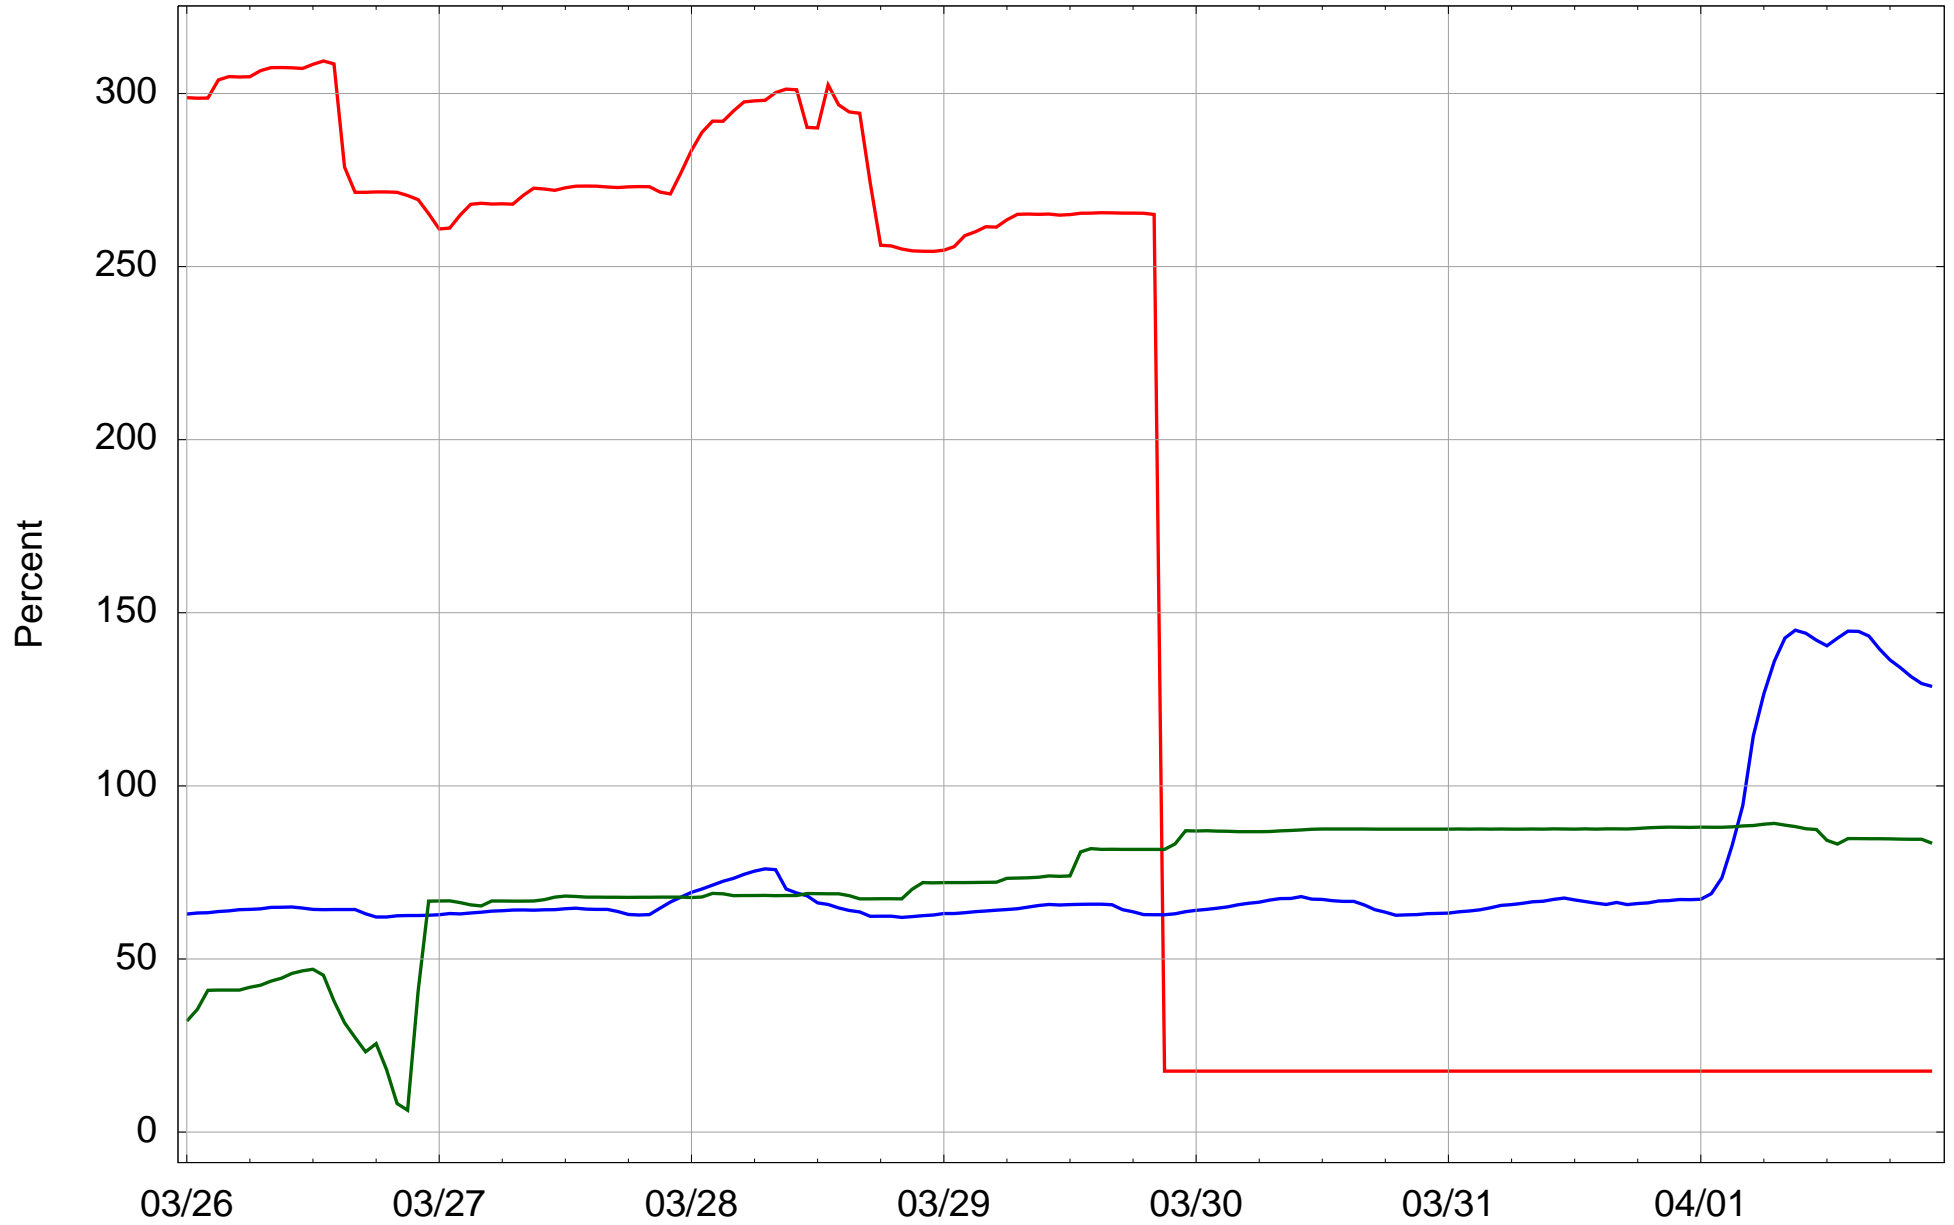

Long Valley Diversions Water Right

Orderville Canal at Head: Water Right (%) ———
Glendale Canal at Head: Water Right (%) ———
Mount Carmel Canal at Head: Water Right (%) ———