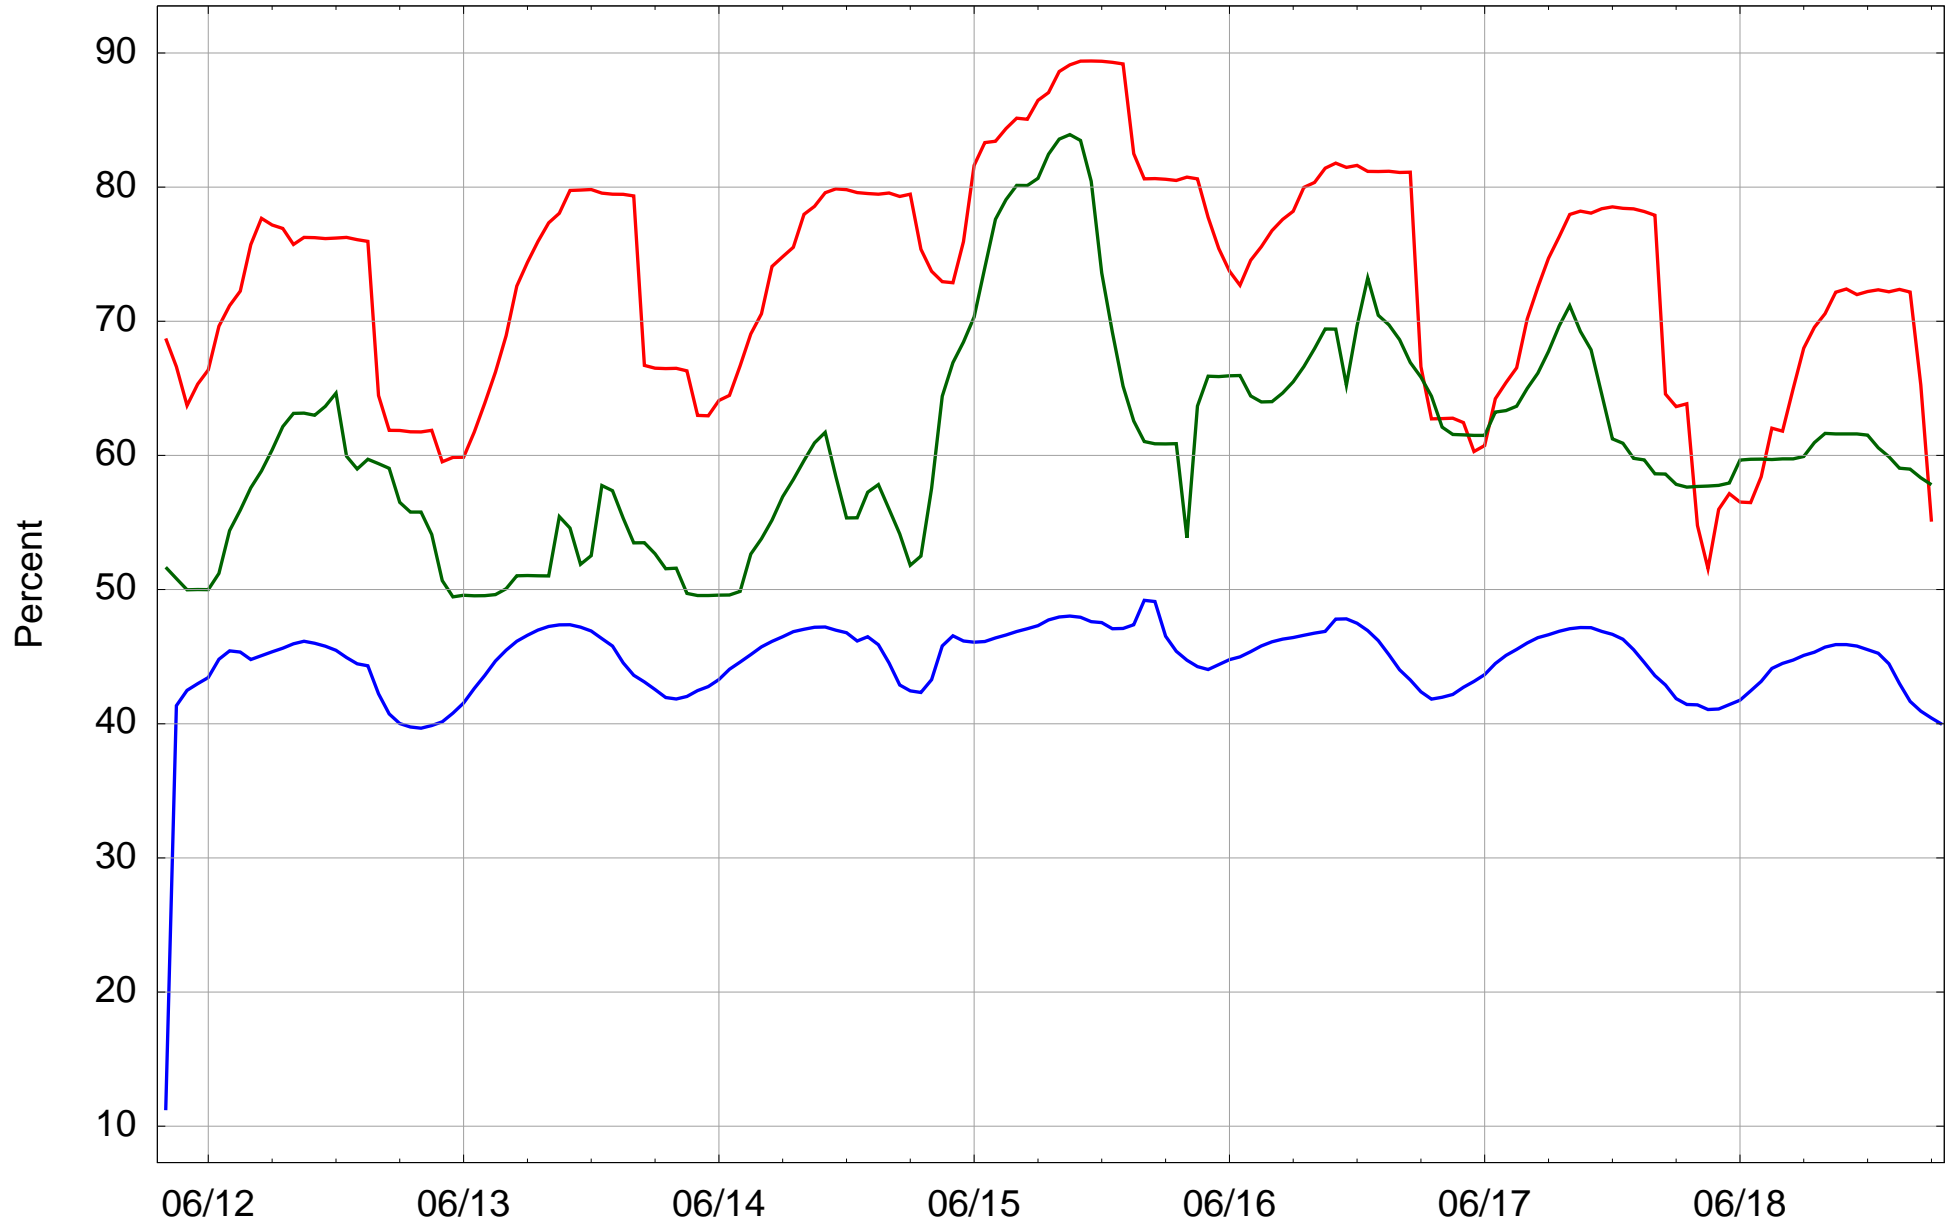

Long Valley Diversions Water Right

Orderville Canal at Head: Water Right (%) ———
Glendale Canal at Head: Water Right (%) ———
Mount Carmel Canal at Head: Water Right (%) ———