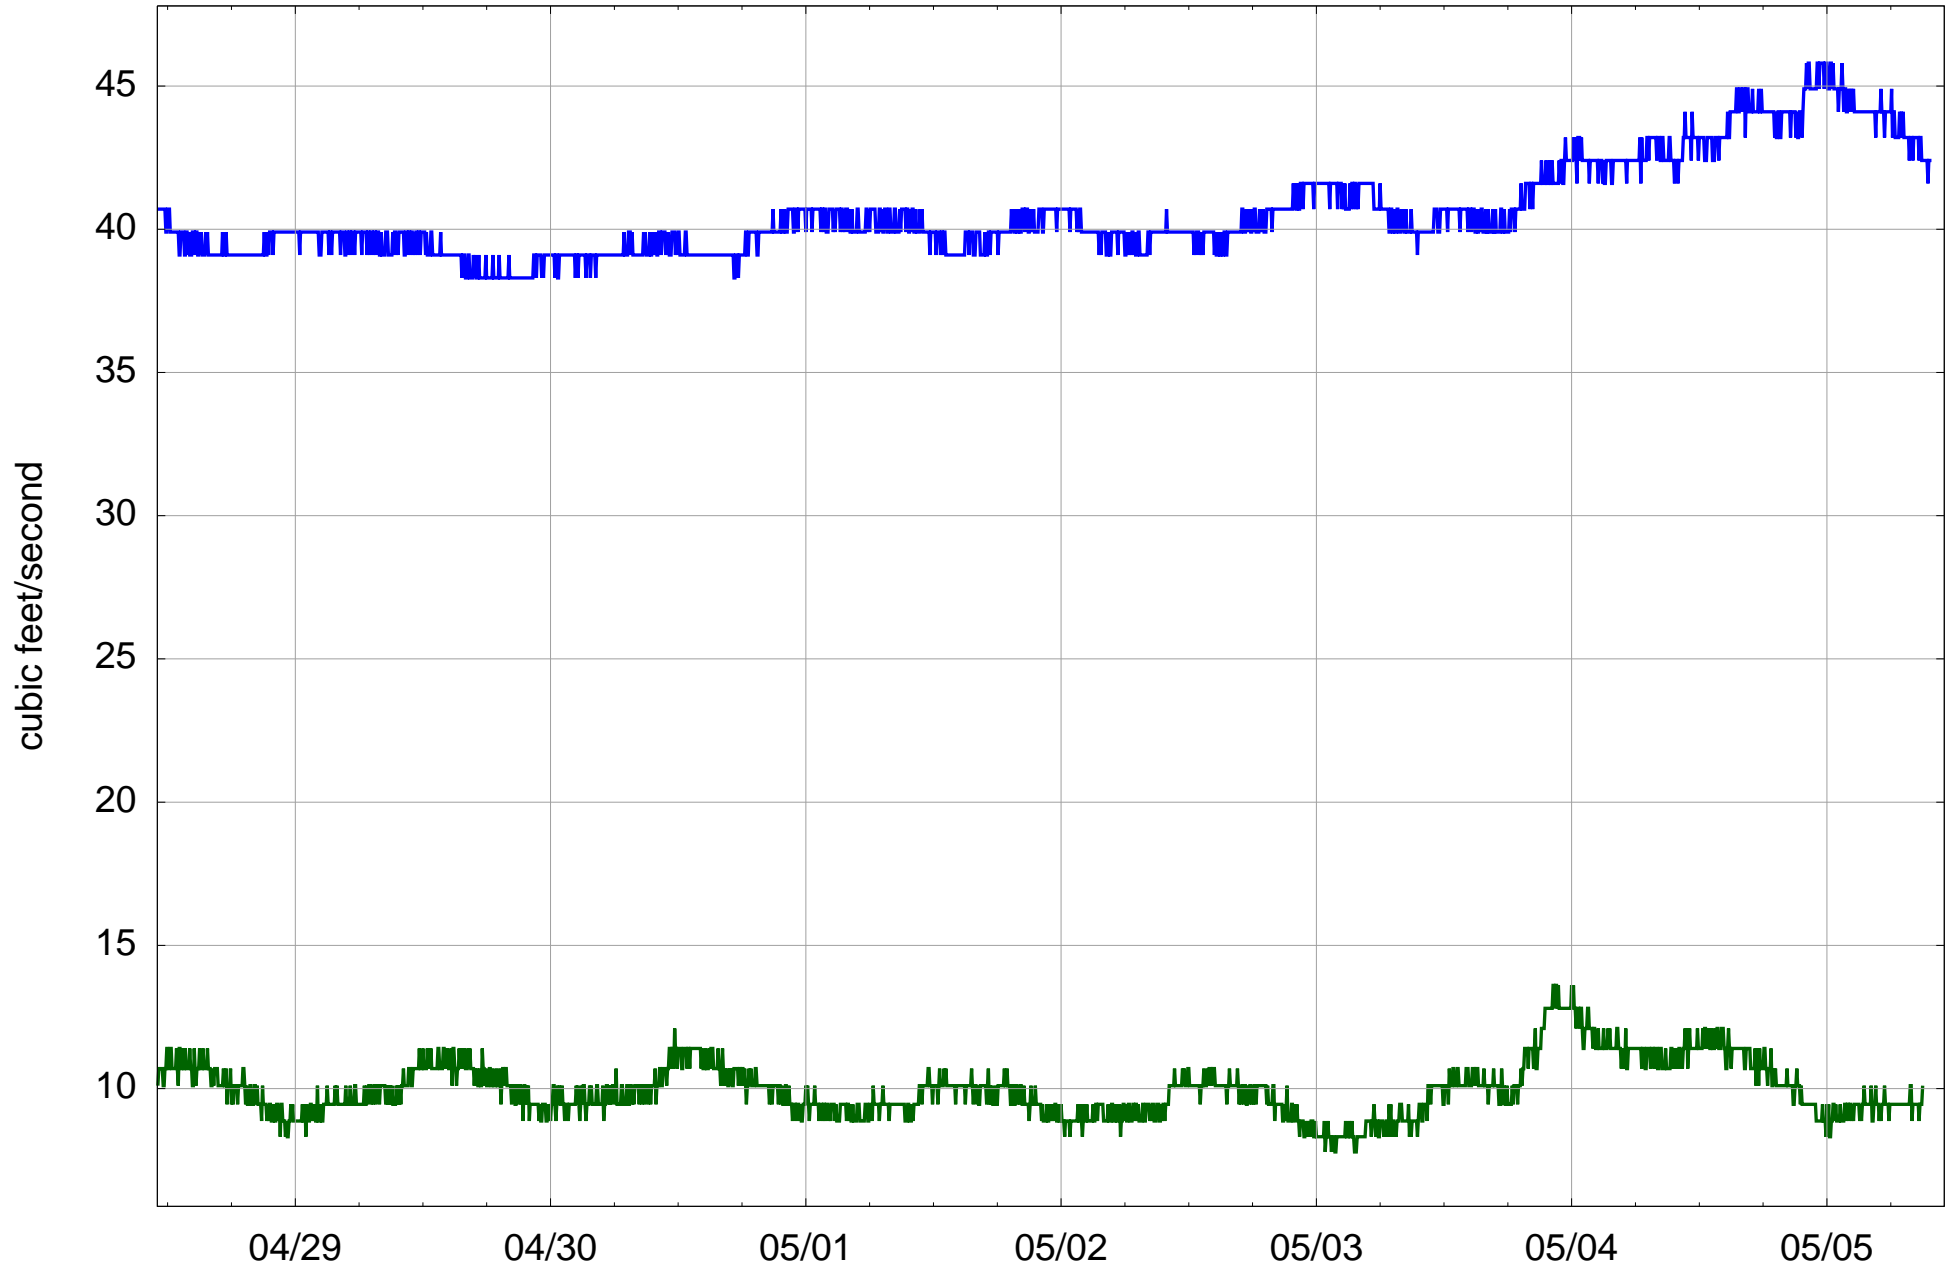

East Fork Virgin USGS Stations

EAST FORK VIRGIN RIVER NEAR GLENDALE, UT (USGS CSV): Discharge (cfs) — green line
EAST FORK VIRGIN RIVER NEAR SPRINGDALE, UT (USGS CSV): Discharge (cfs) — blue line