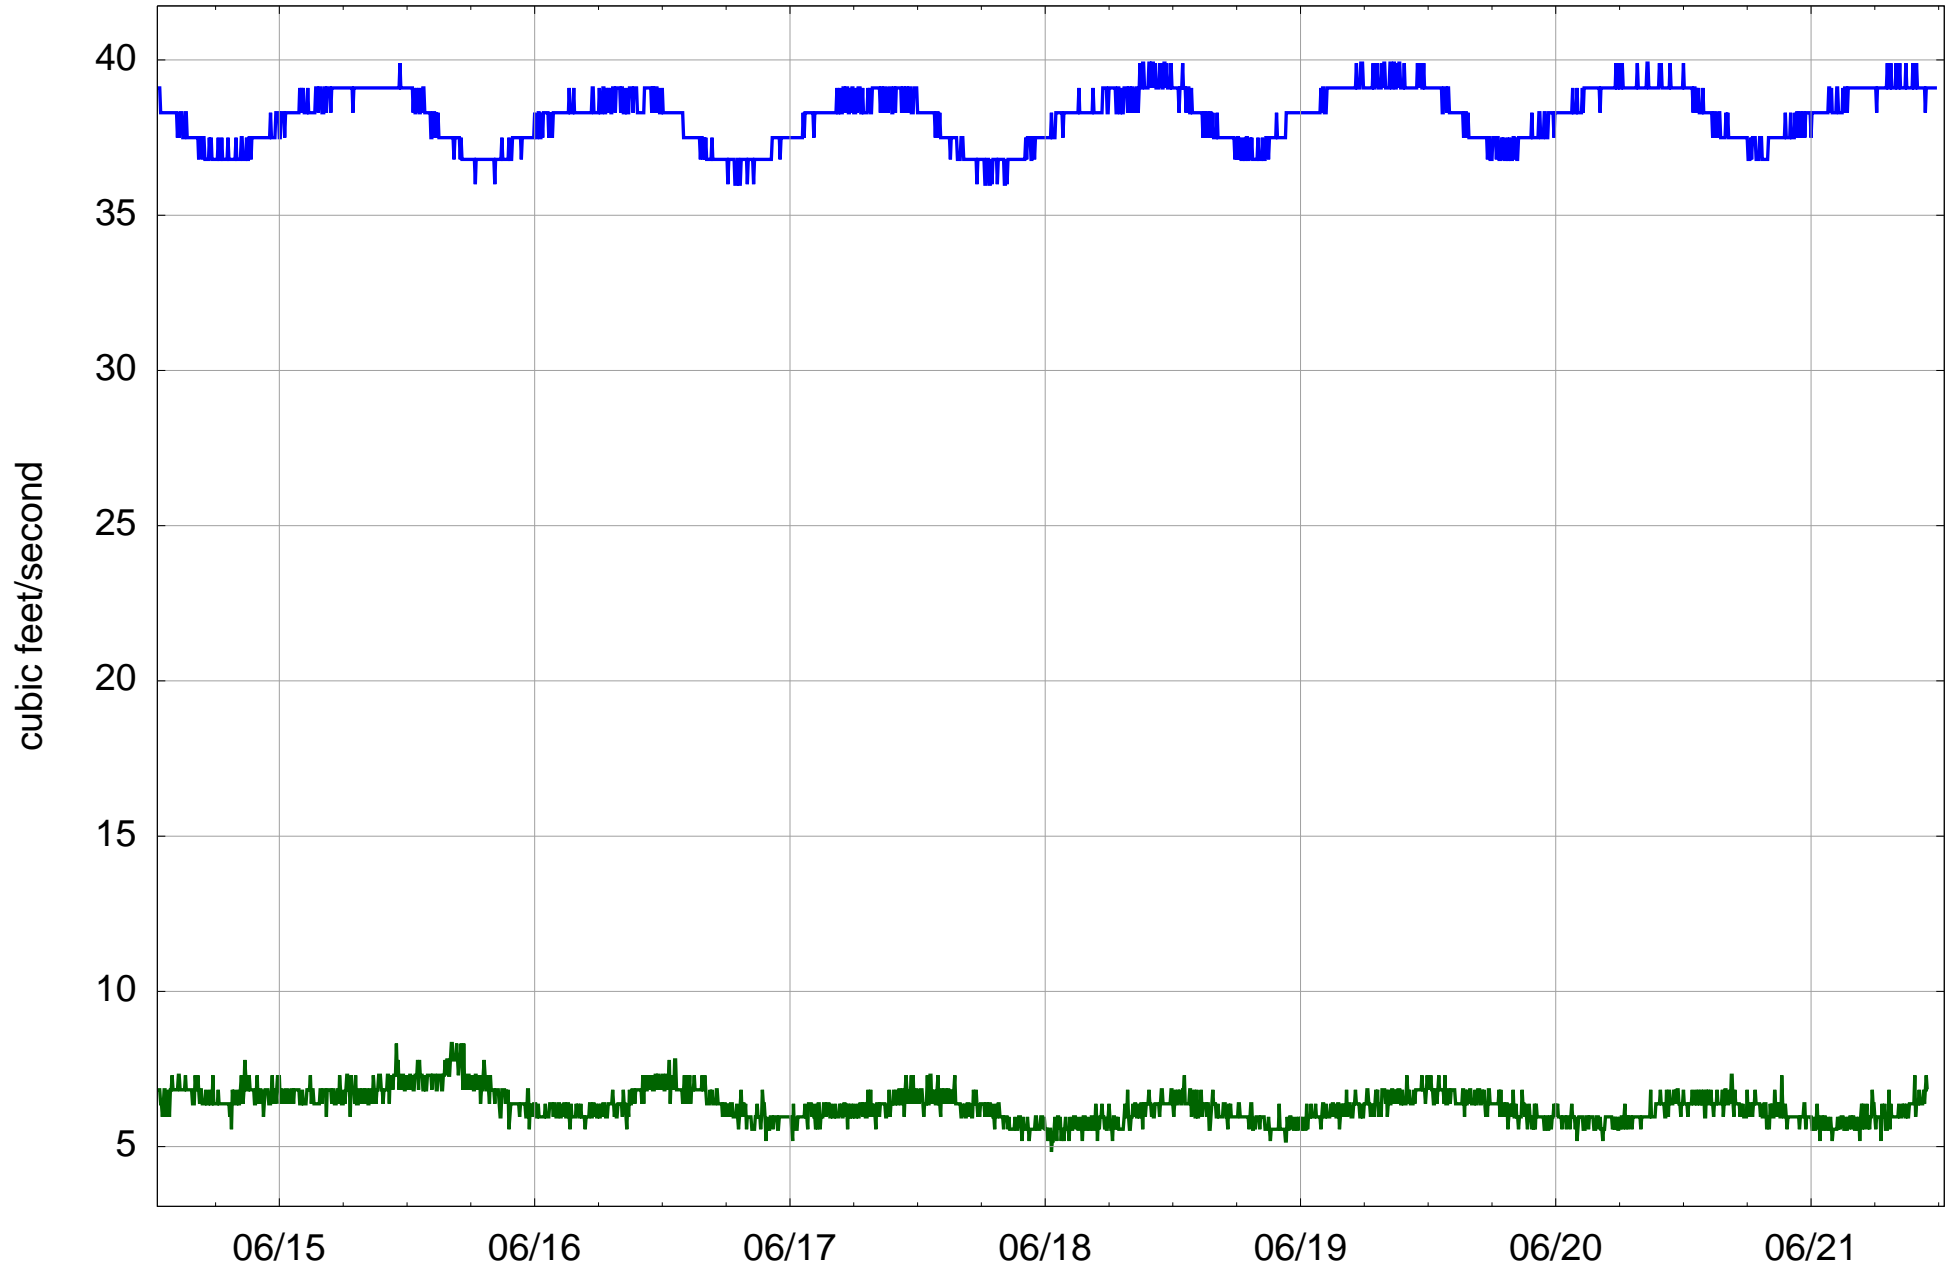

East Fork Virgin USGS Stations

EAST FORK VIRGIN RIVER NEAR GLENDALE, UT (USGS CSV): Discharge (cfs) — green line
EAST FORK VIRGIN RIVER NEAR SPRINGDALE, UT (USGS CSV): Discharge (cfs) — blue line