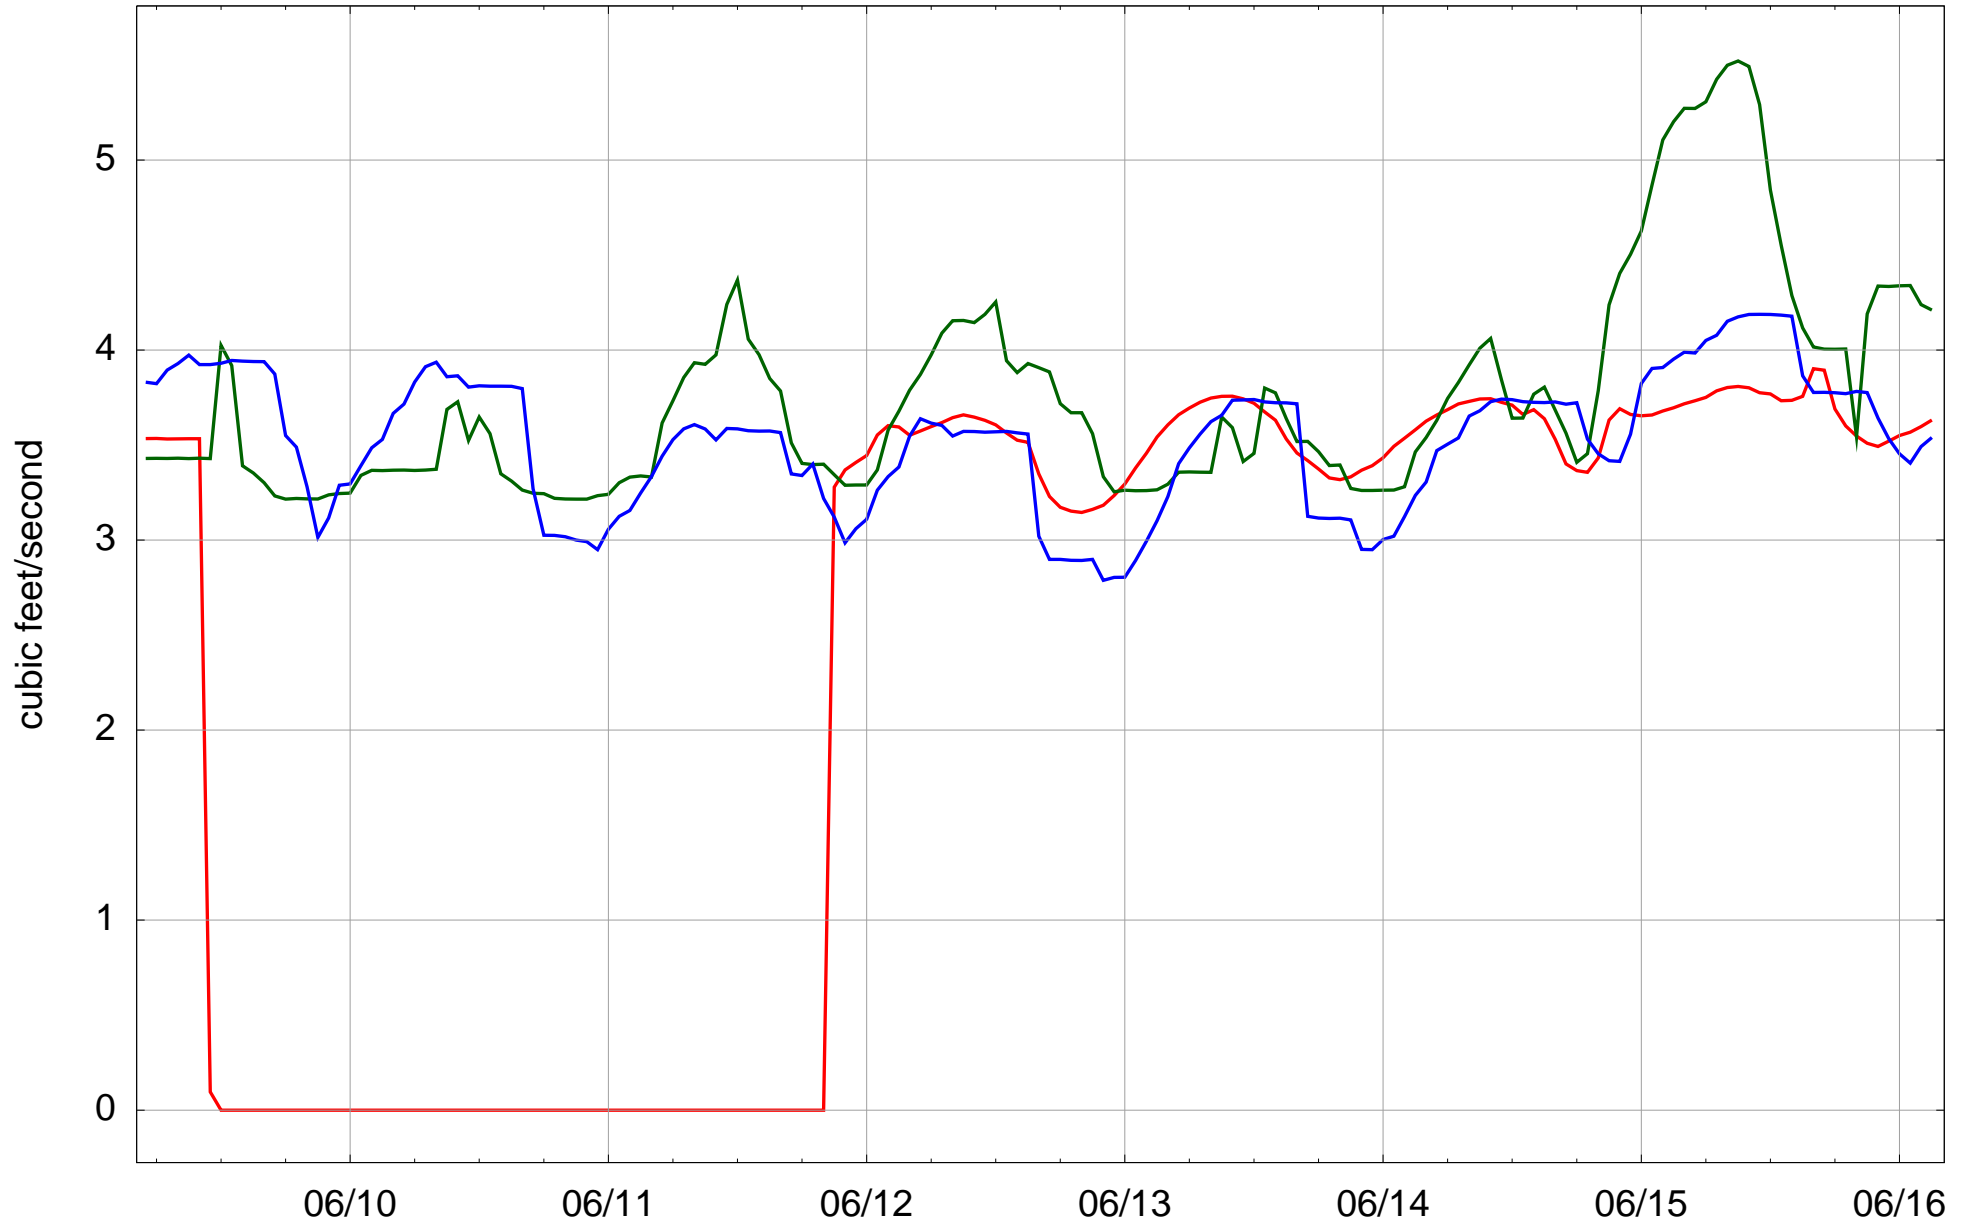

All Long Valley Diversions

Glendale Canal at Head: Discharge (cfs) — red line
Mount Carmel Canal at Head: Discharge (cfs) — green line
Orderville Canal at Head: Discharge (cfs) — blue line