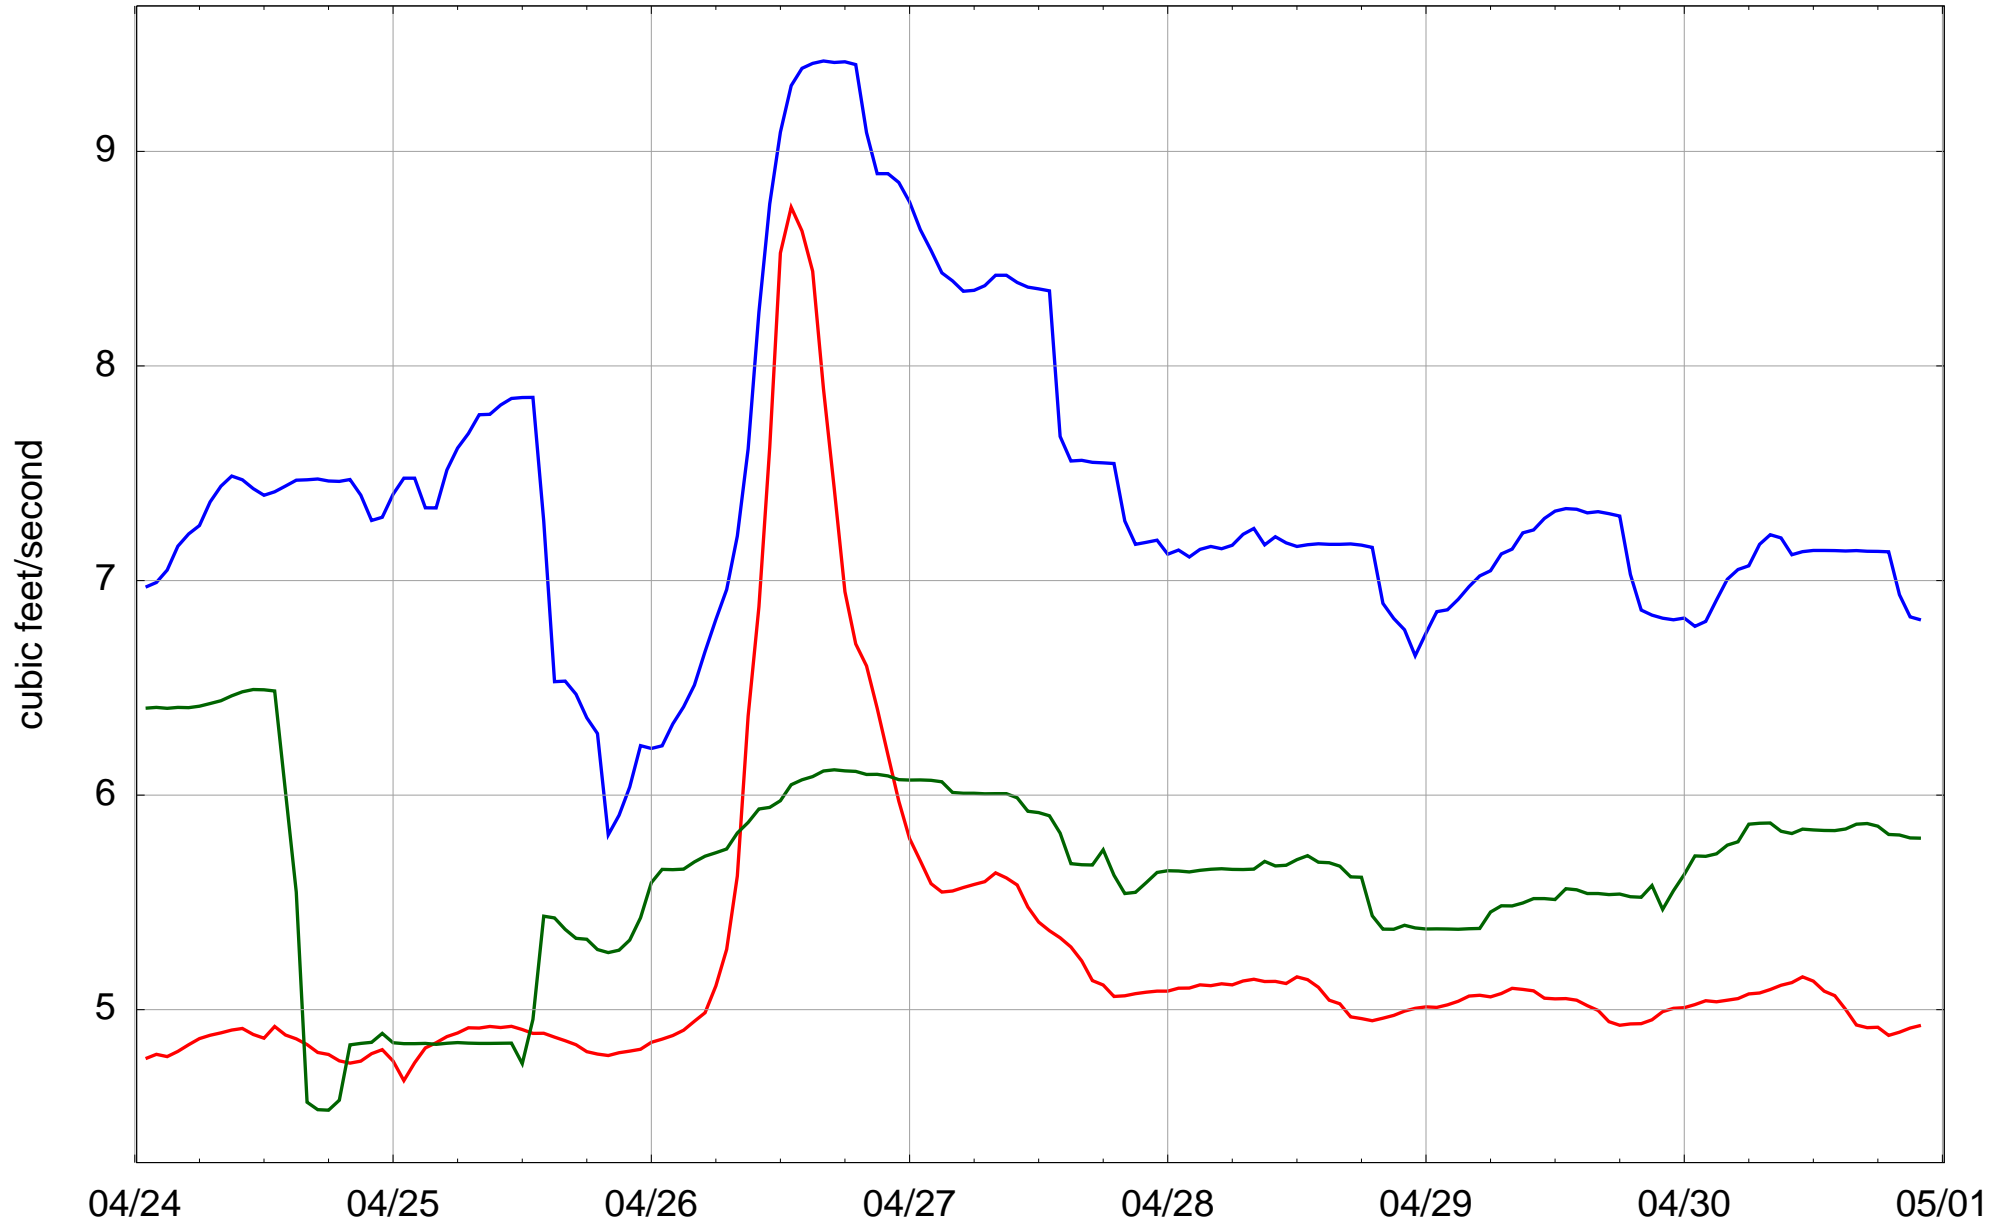

All Long Valley Diversions

Glendale Canal at Head: Discharge (cfs) ———
Mount Carmel Canal at Head: Discharge (cfs) ———
Orderville Canal at Head: Discharge (cfs) ———