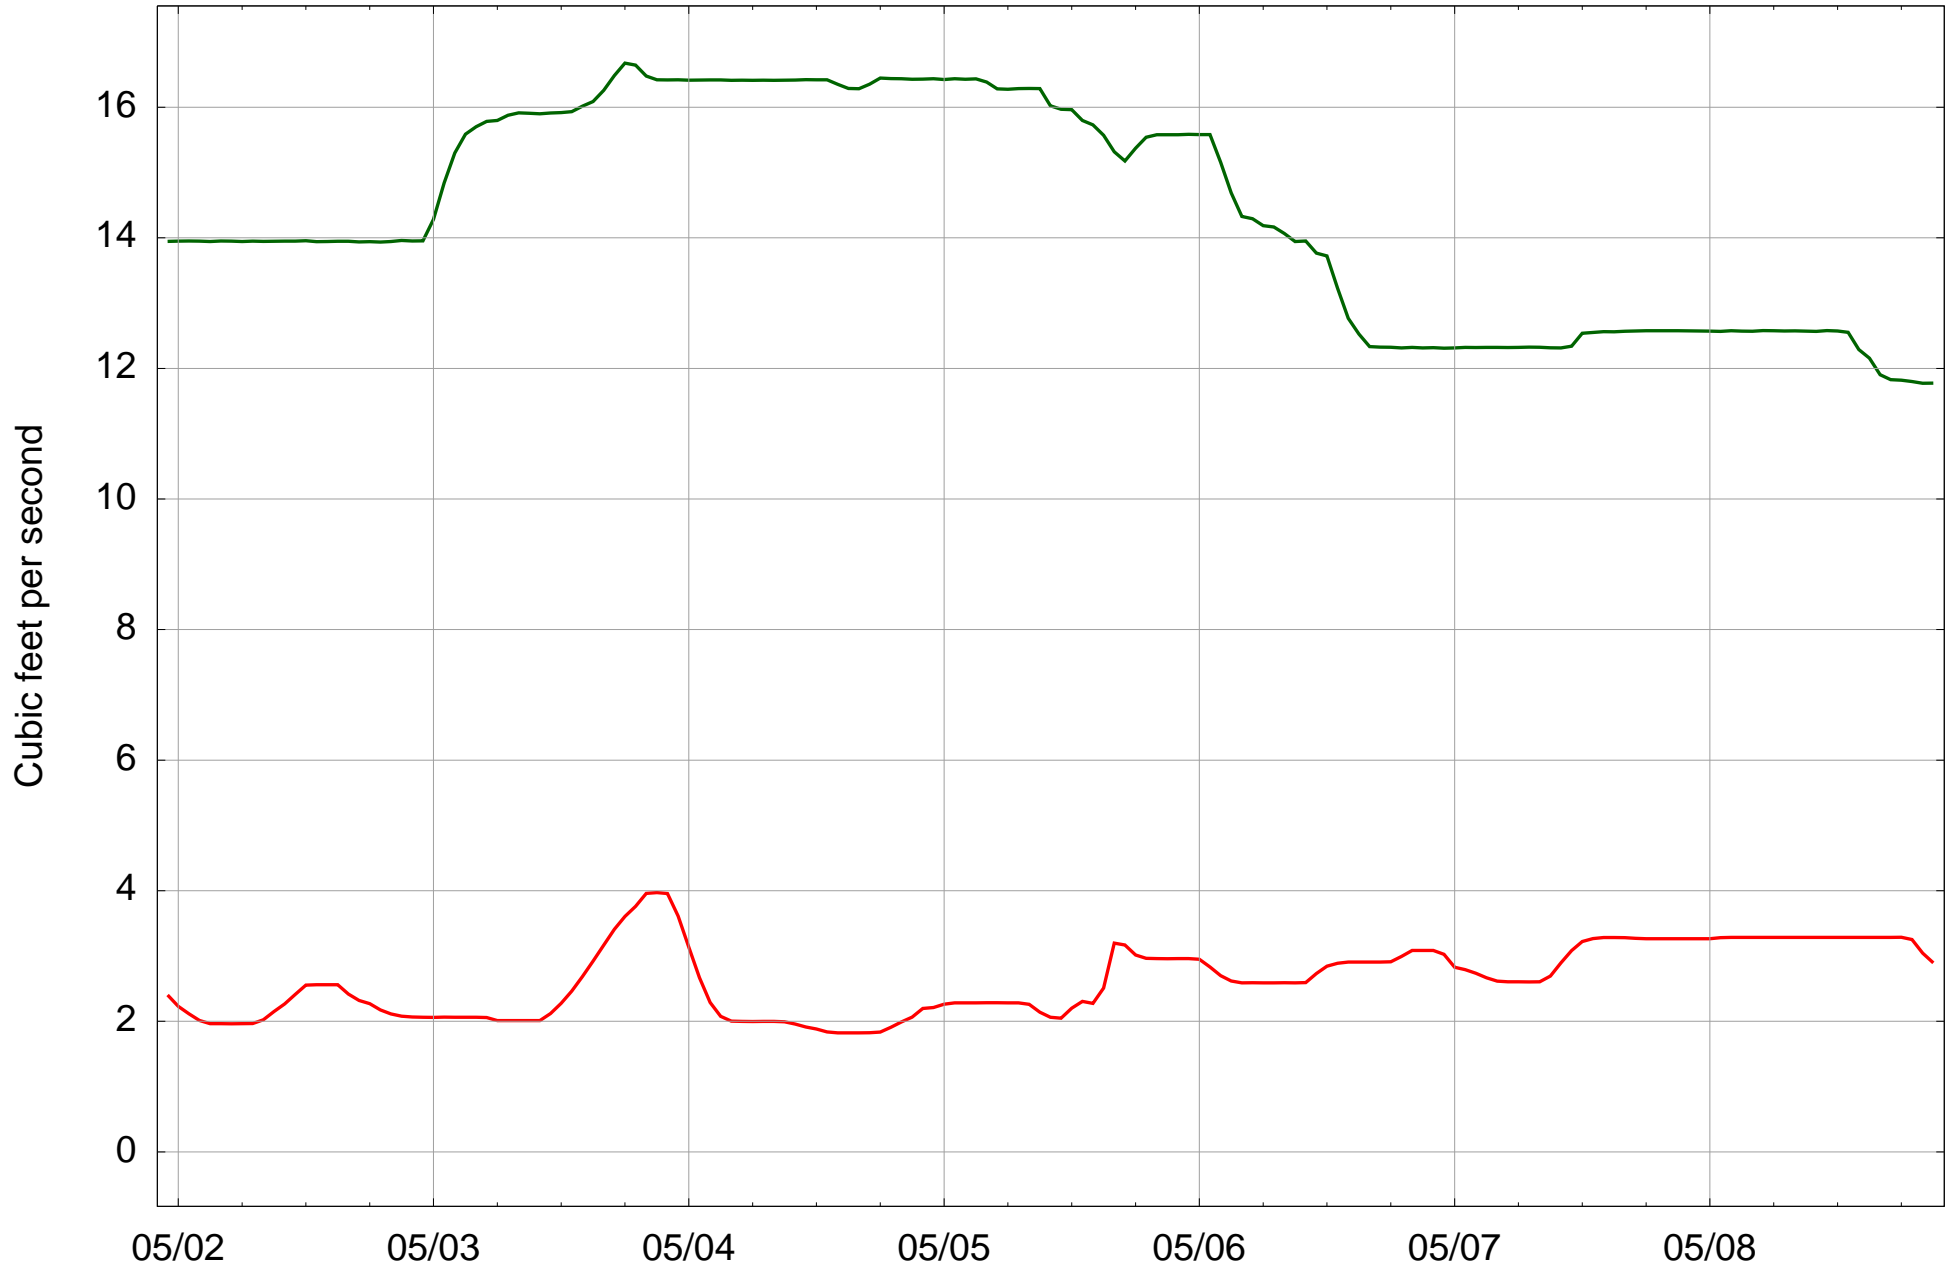

Hourly Average Flow

Gunnison Fayette Canal at Bown Dairy: Flow (cfs) ————
Gunnison Fayette Canal at Dyreng Dairy: Flow (cfs) ————