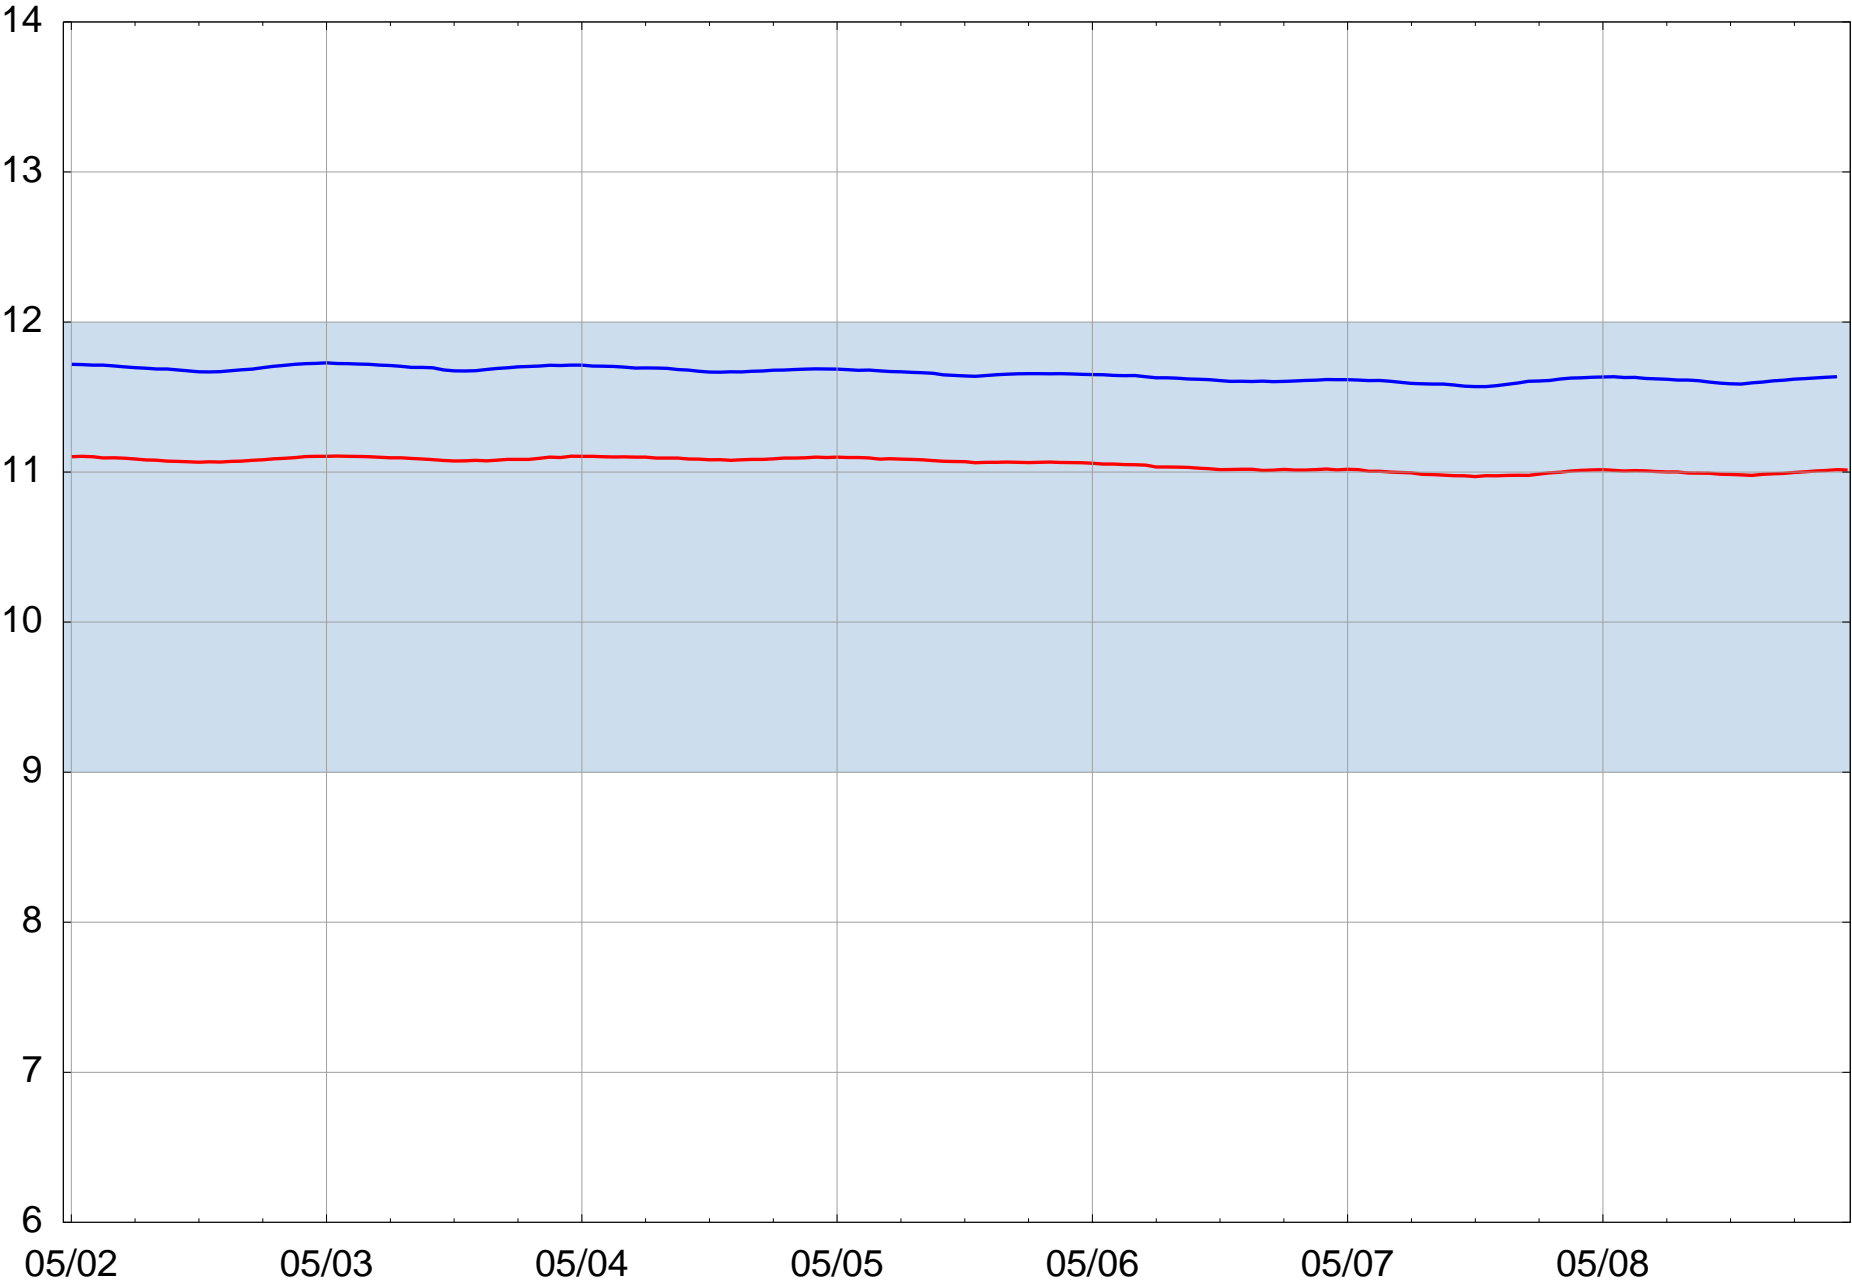

# Hourly Average Battery Voltage

Gunnison Fayette Canal at Bown Dairy: Battery Voltage (V) ———  
Gunnison Fayette Canal at Dyreng Dairy: Battery Voltage (V) ———