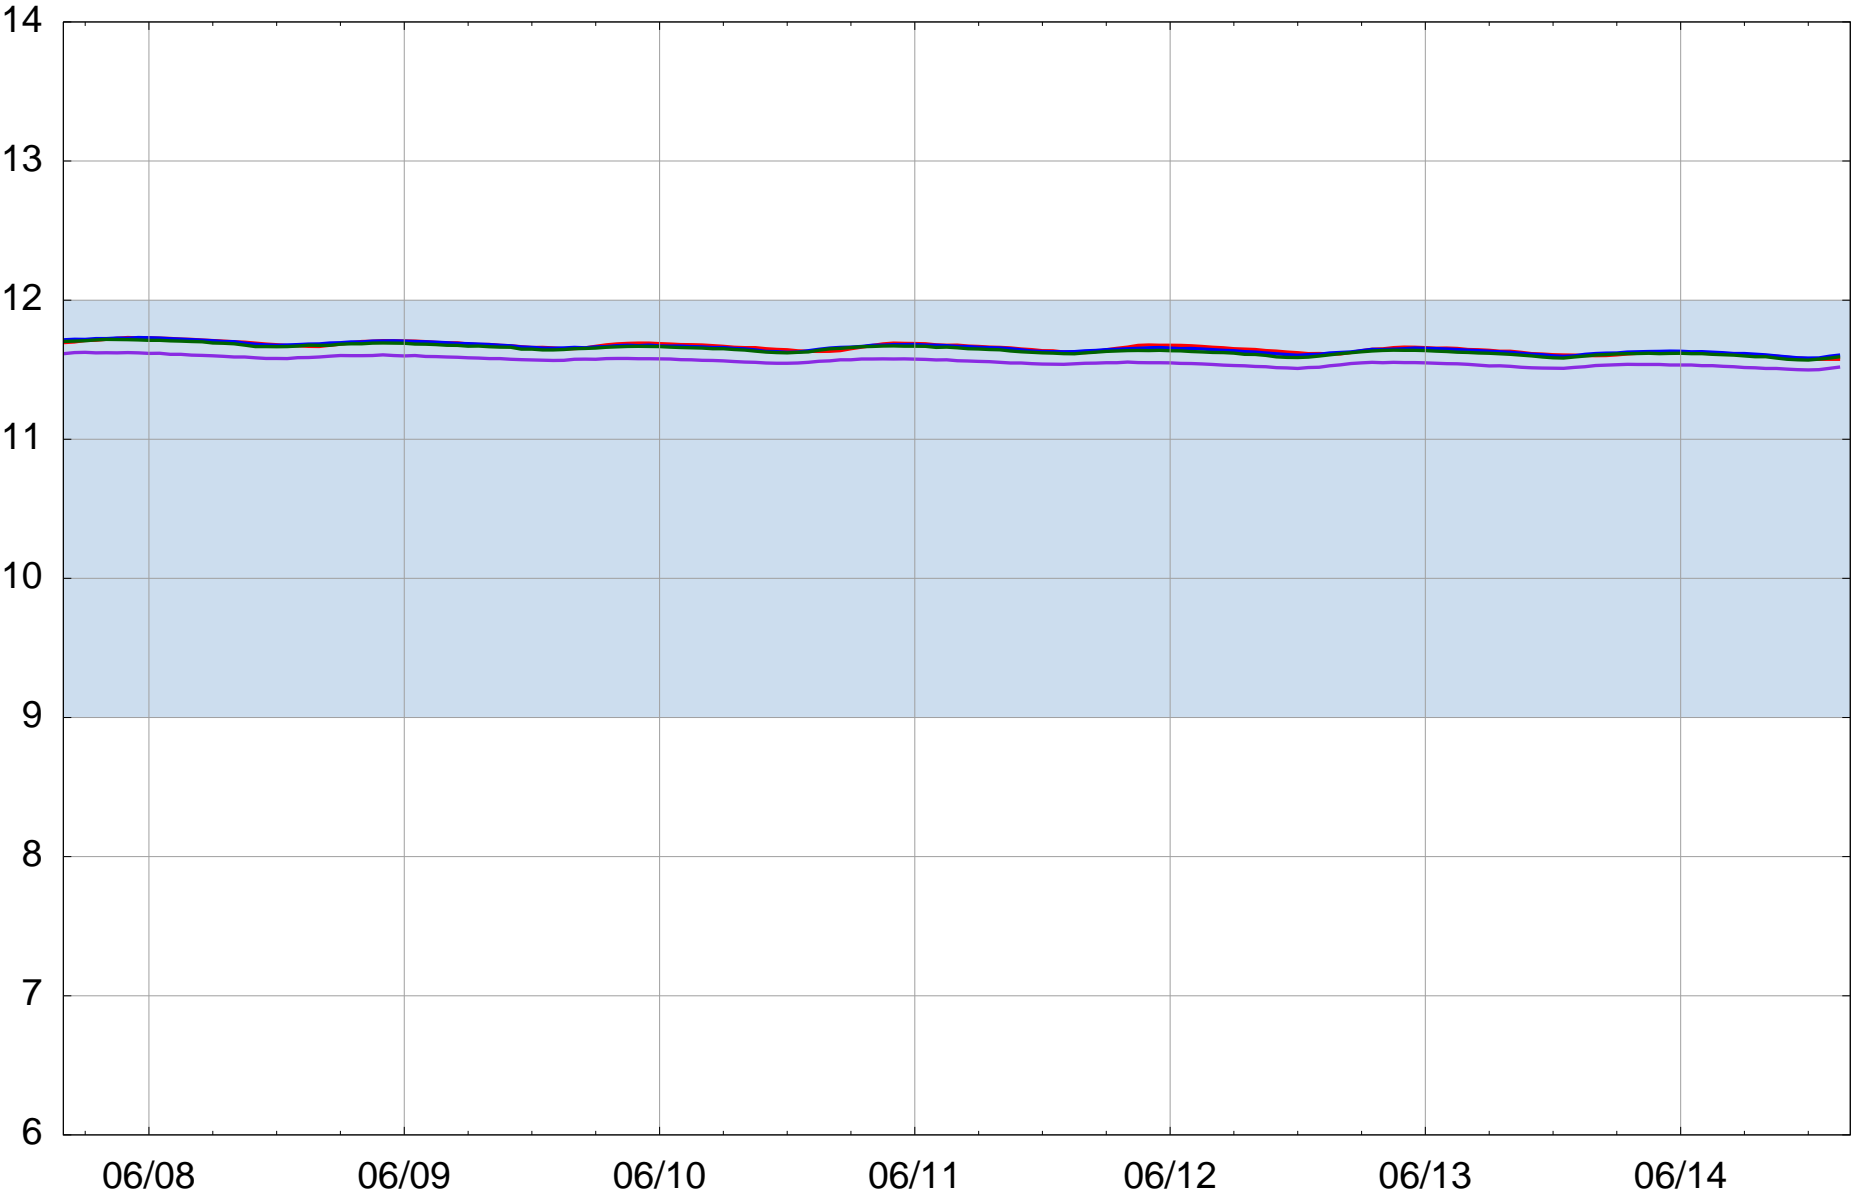

# Hourly Average Battery Voltage

- Taylor Parshall Flume: Battery Voltage (V) — red line
- Acton Parshall Flume: Battery Voltage (V) — blue line
- Lyon Parshall Flume: Battery Voltage (V) — purple line
- South Bench Canal: Battery Voltage (V) — green line