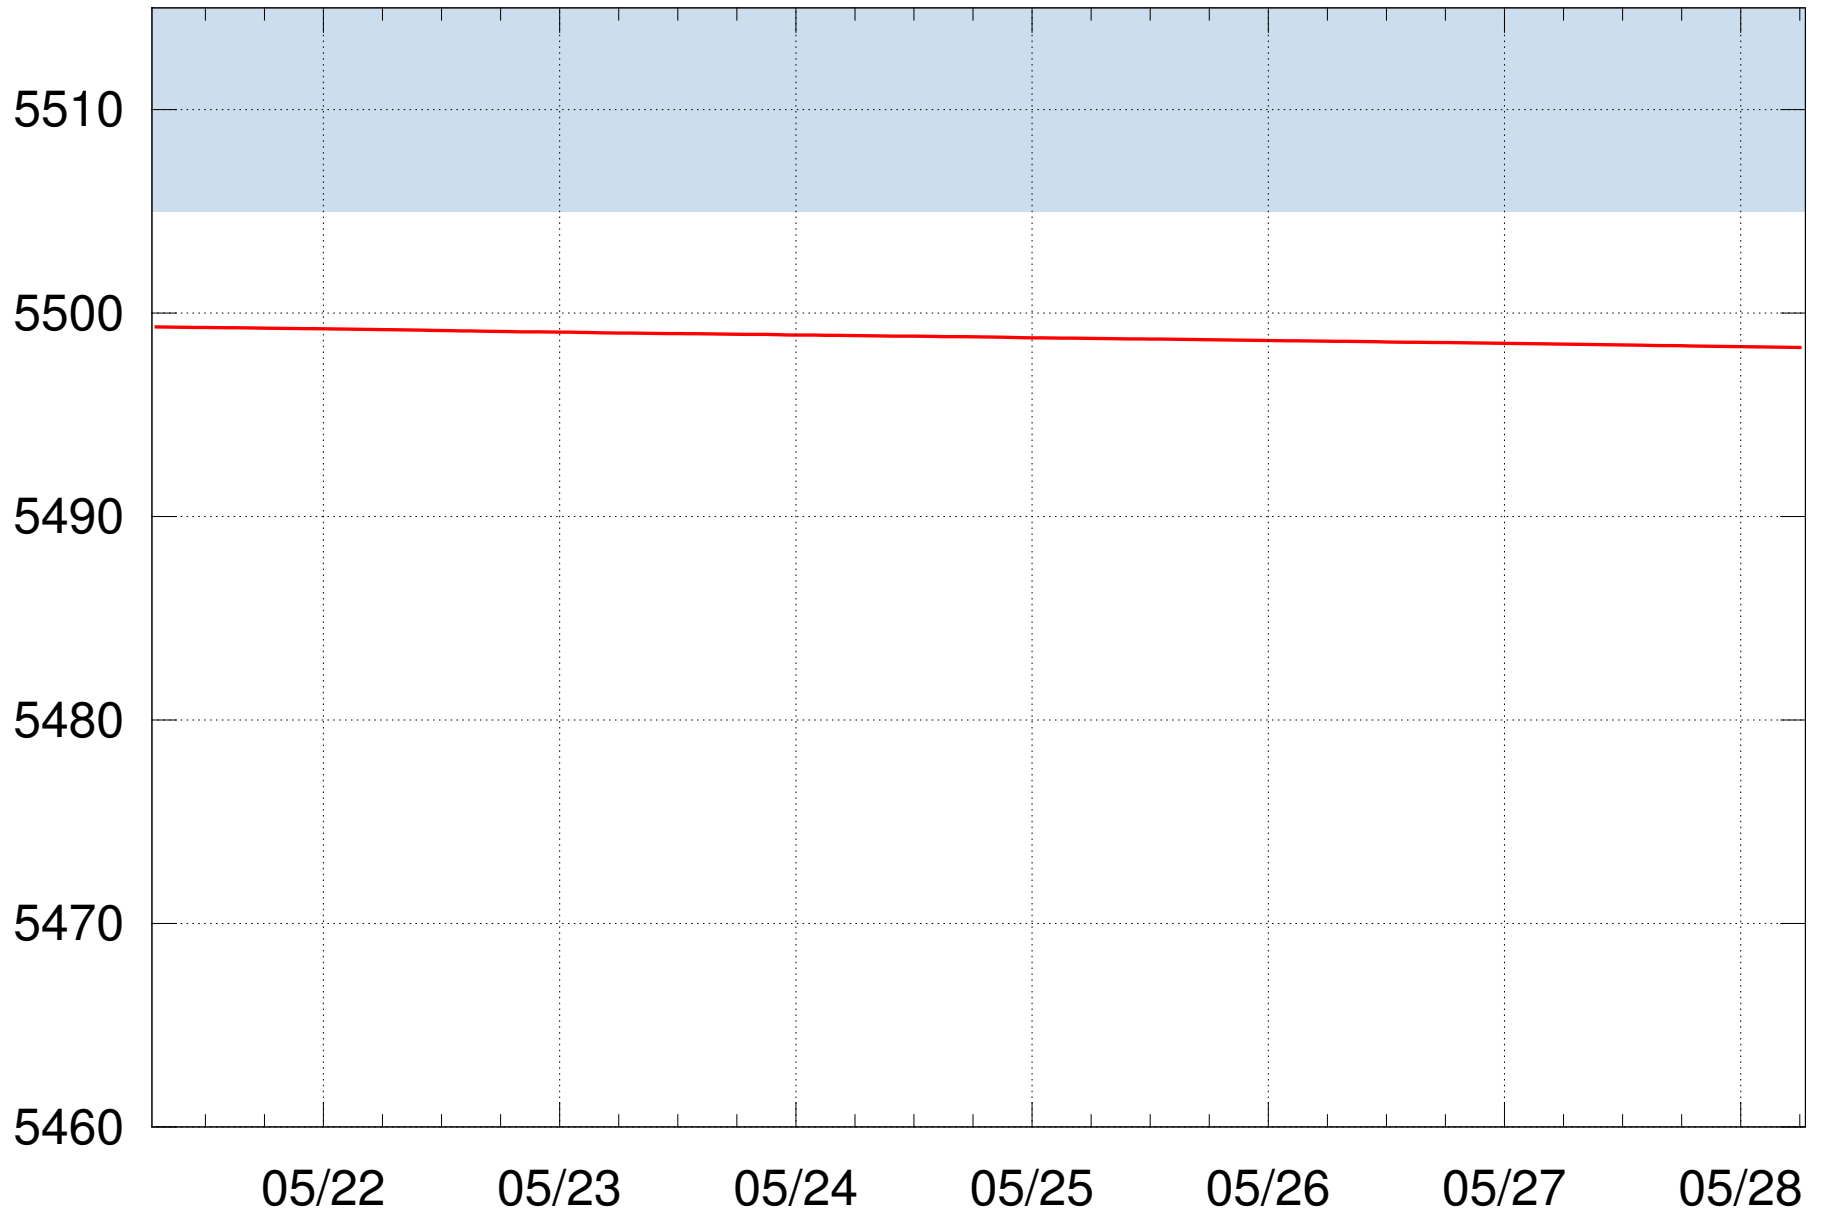

Minersville Reservoir Elevation

Reservoir Elevation (ft) 