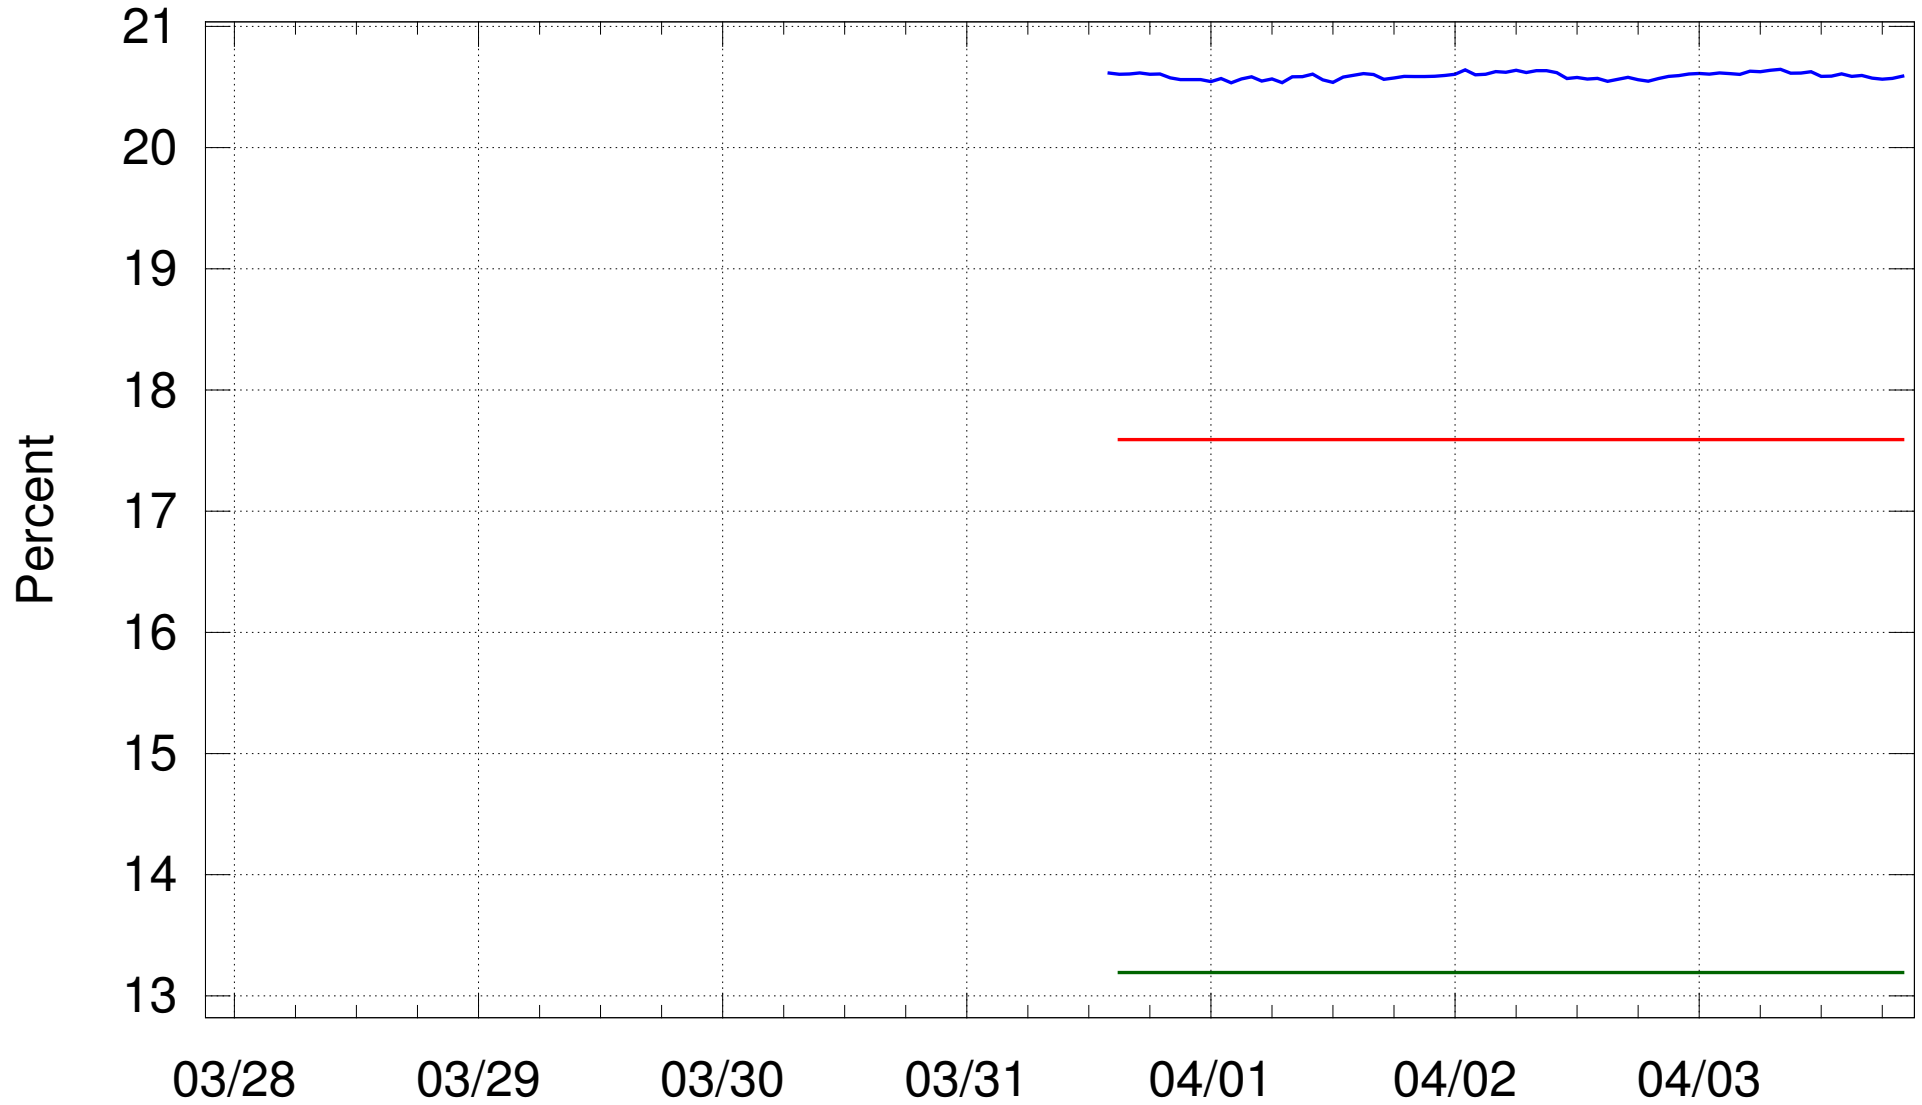

# Long Valley Diversions Water Right

Orderville Canal at Head: Water Right (%) ———  
Glendale Canal at Head: Water Right (%) ———  
Mount Carmel Canal at Head: Water Right (%) ———