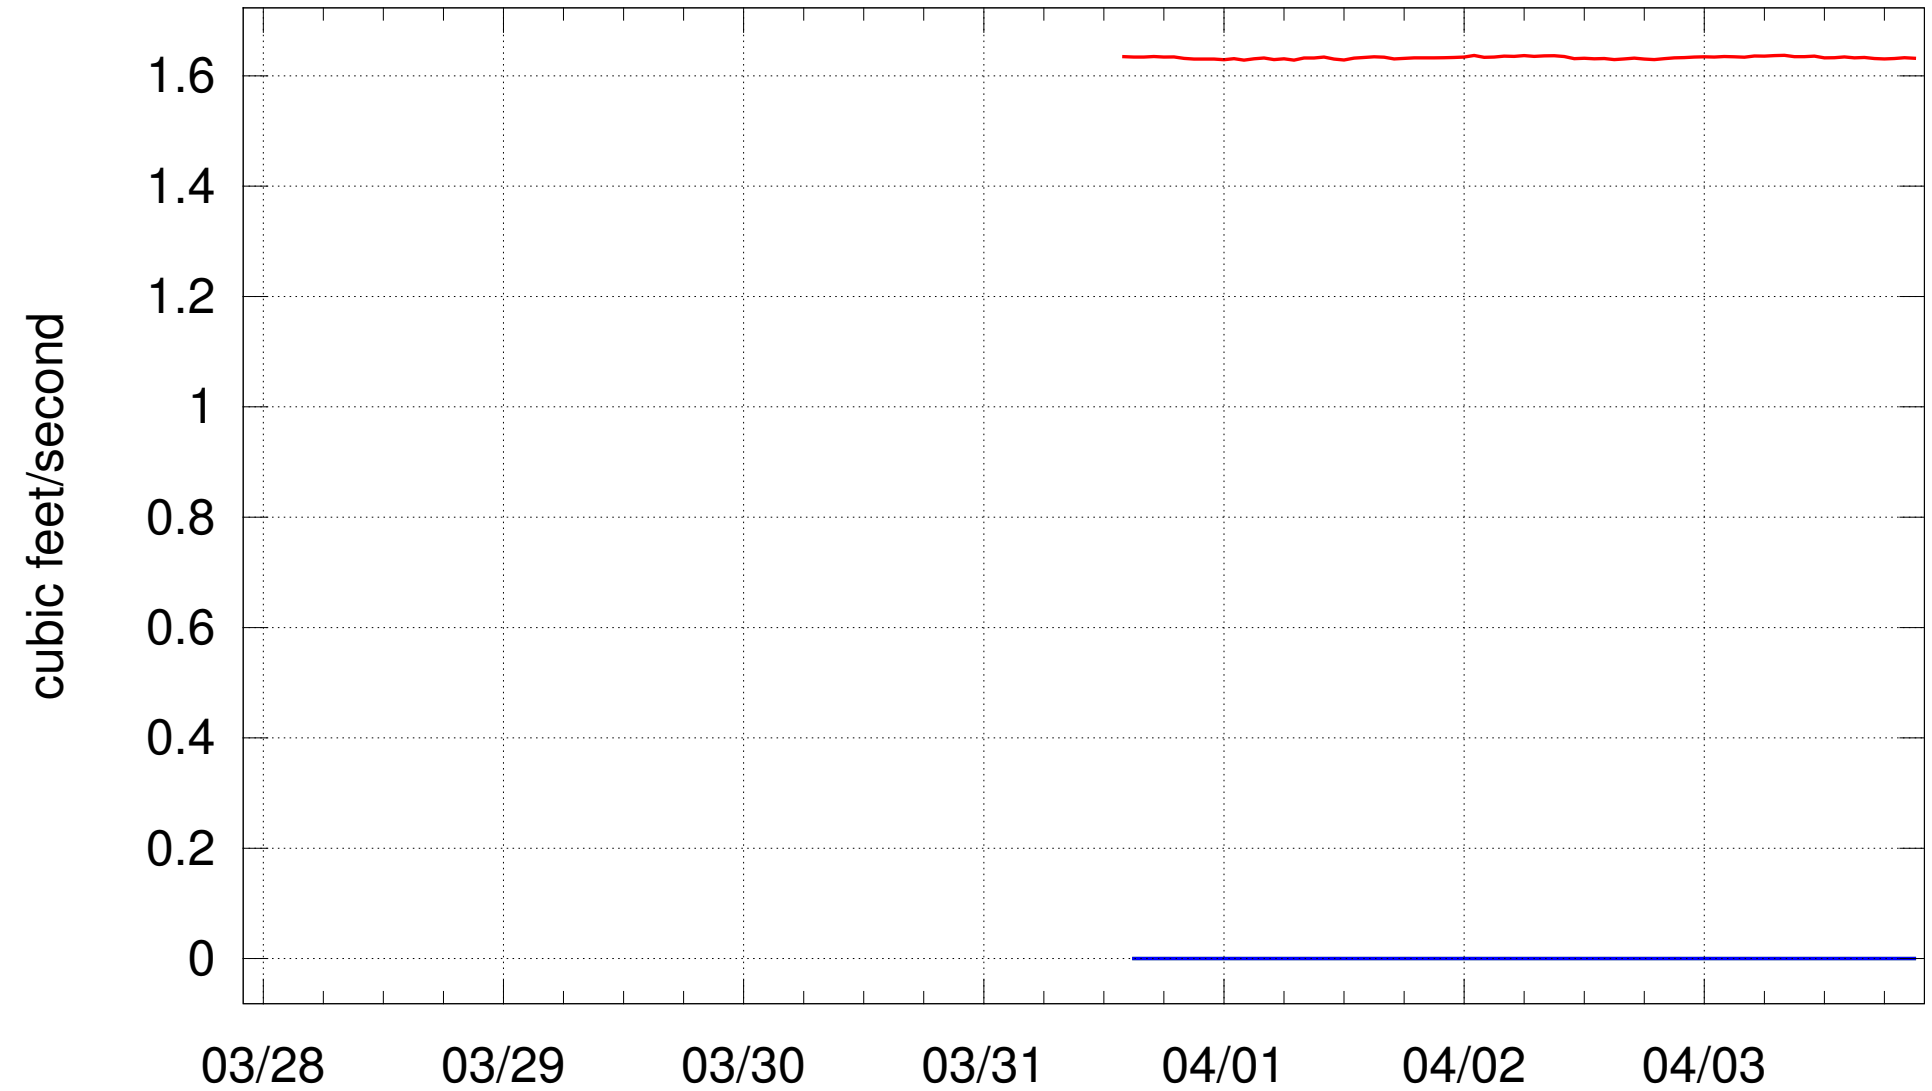

All Long Valley Diversions

Glendale Canal at Head: Discharge (cfs) — red line
Mount Carmel Canal at Head: Discharge (cfs) — green line
Orderville Canal at Head: Discharge (cfs) — blue line