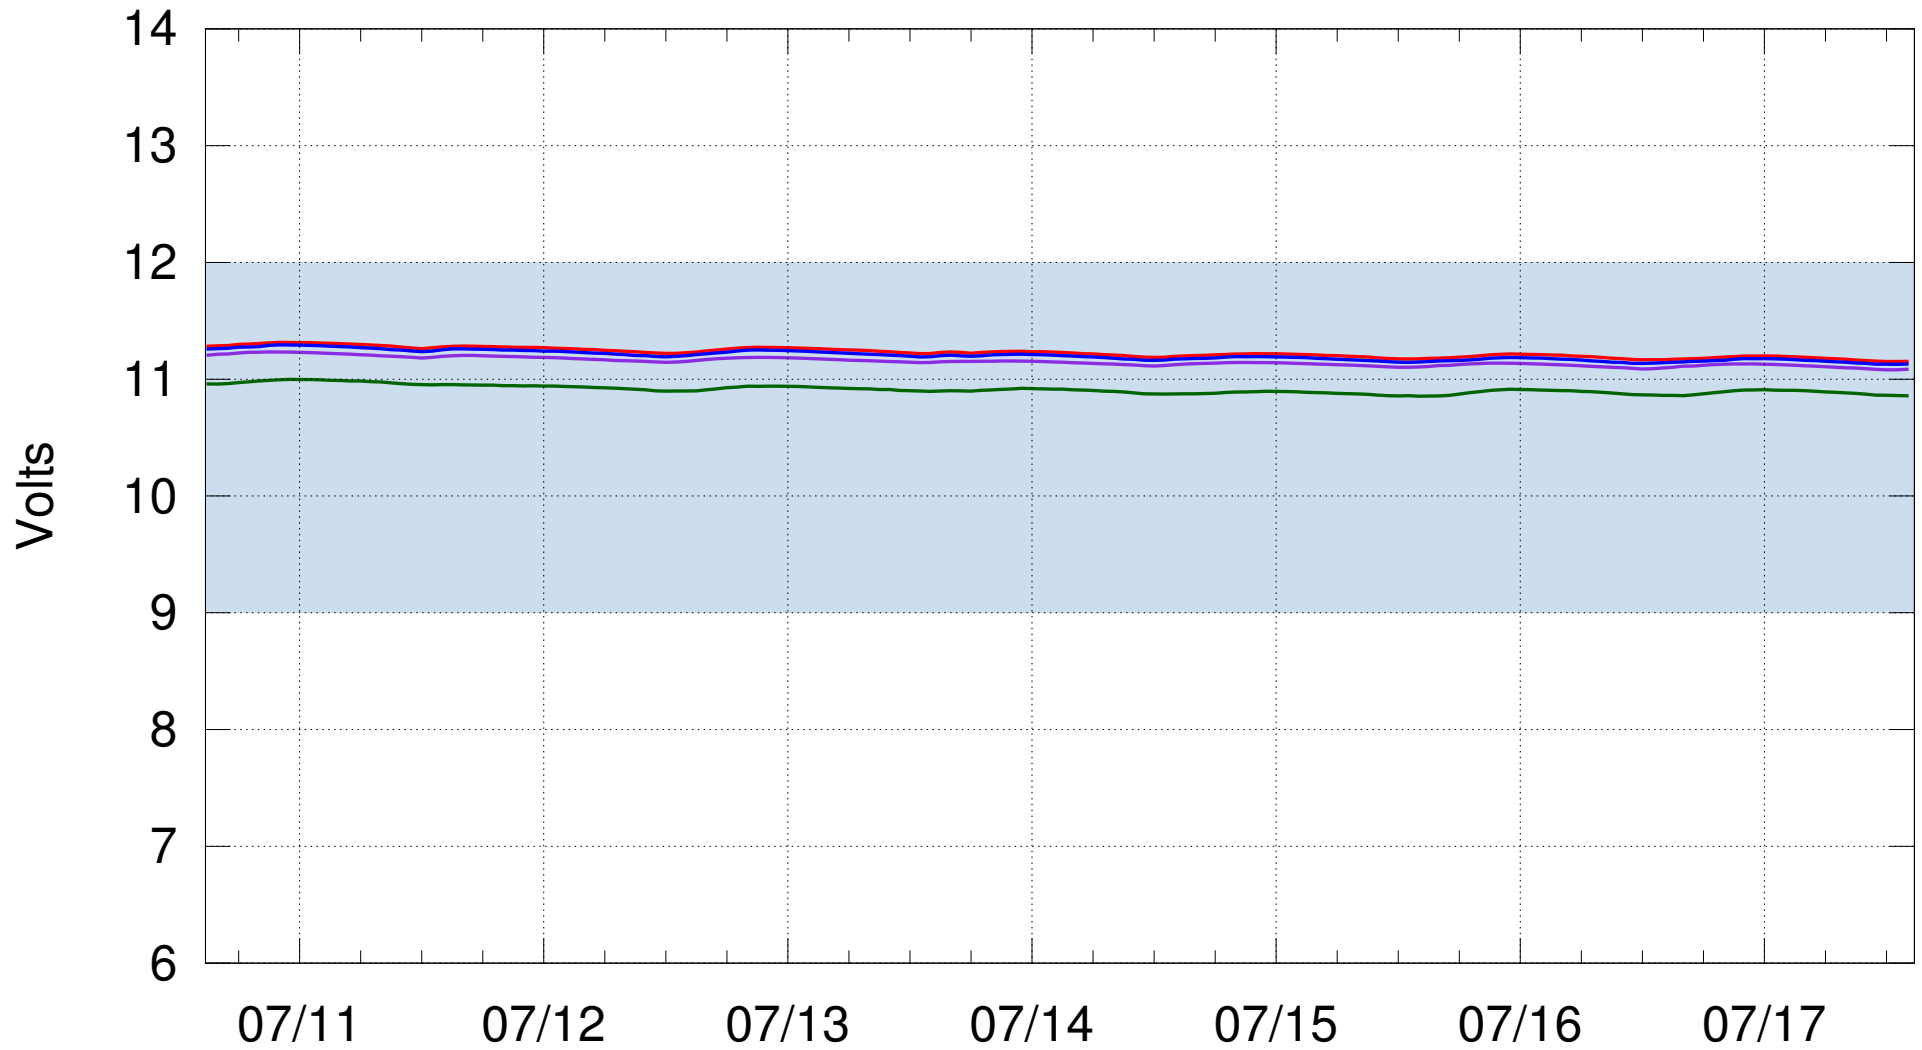

Hourly Average Battery Voltage

- South Bench Canal Number 1: Battery Voltage (V) — red line
- Taylor Parshall Flume: Battery Voltage (V) — green line
- Acton Parshall Flume: Battery Voltage (V) — blue line
- Lyon Parshall Flume: Battery Voltage (V) — purple line