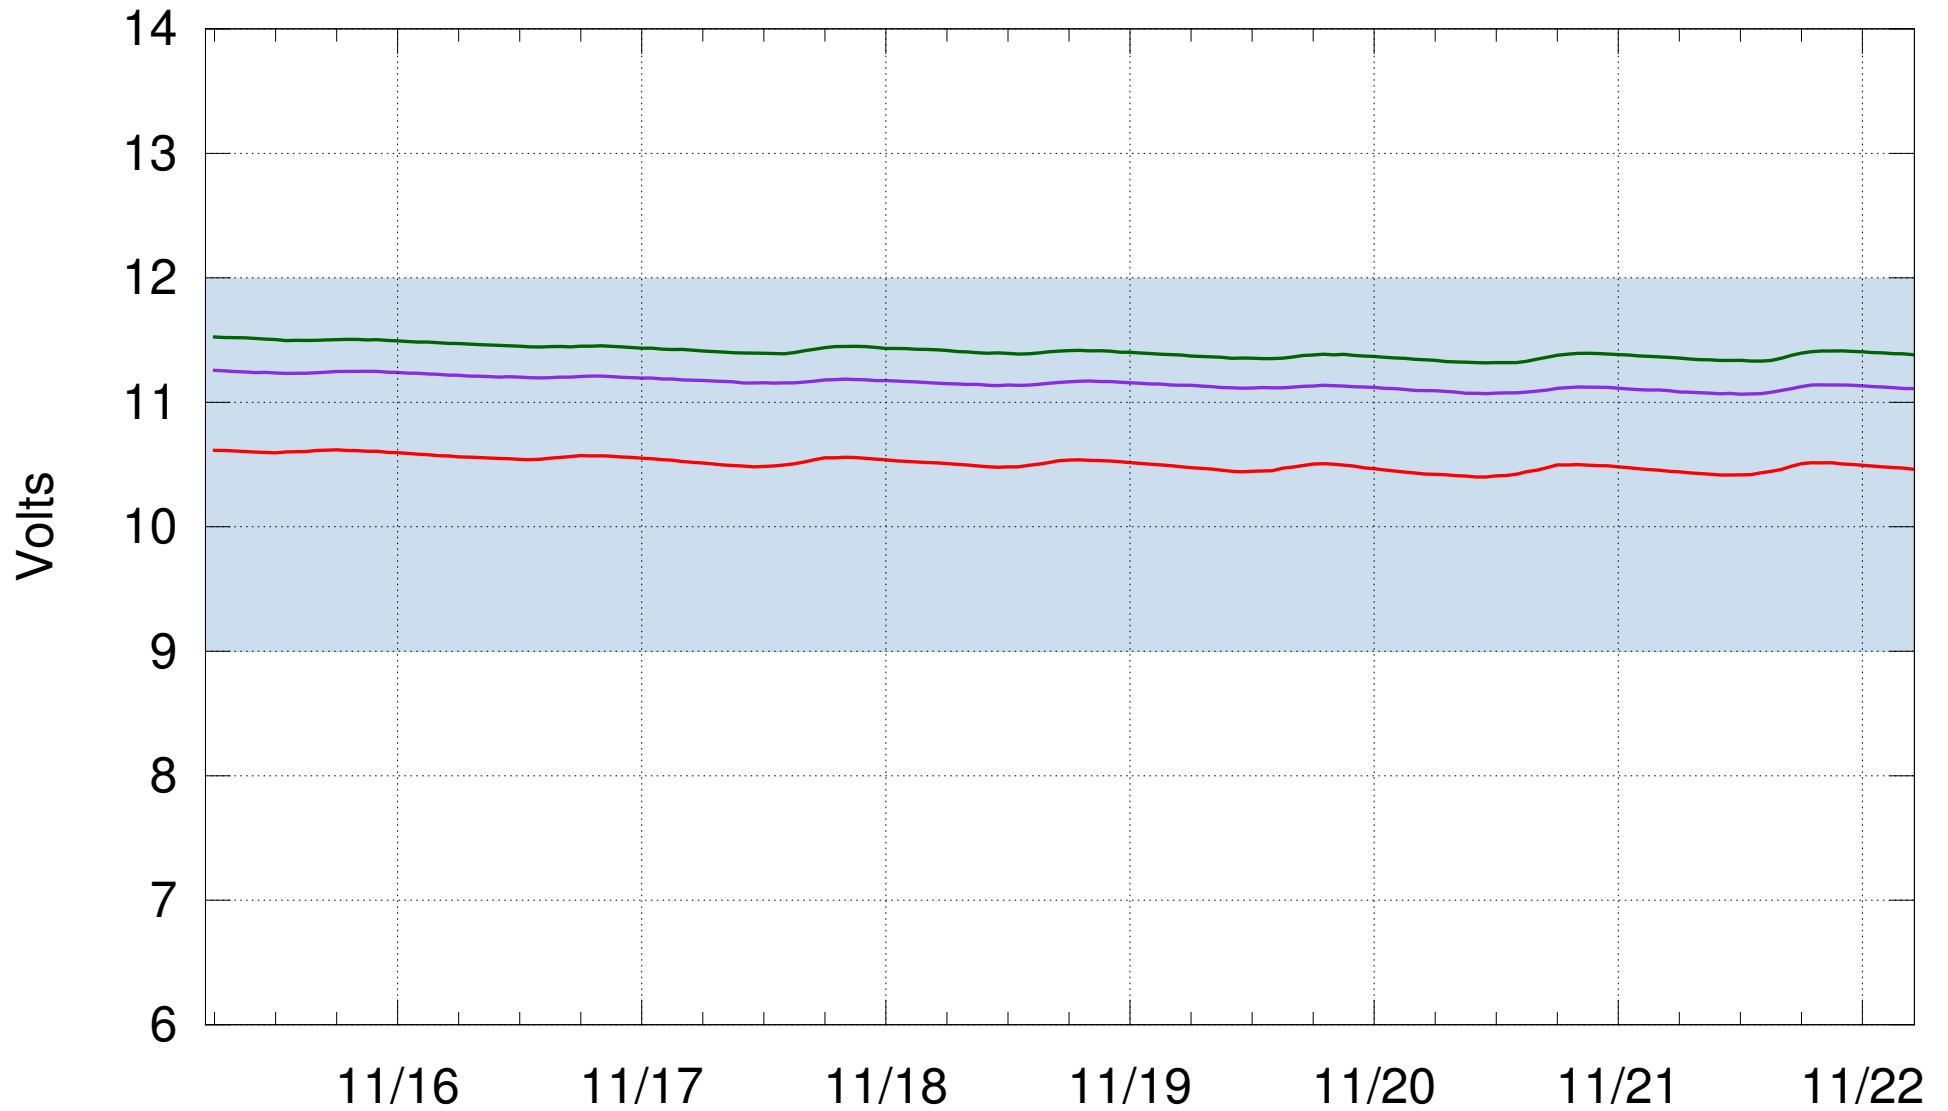

Hourly Average Battery Voltage

Taylor Parshall Flume: Battery Voltage (V) ——— red ———
Lyon Parshall Flume: Battery Voltage (V) ——— purple ———
South Bench Canal: Battery Voltage (V) ——— green ———